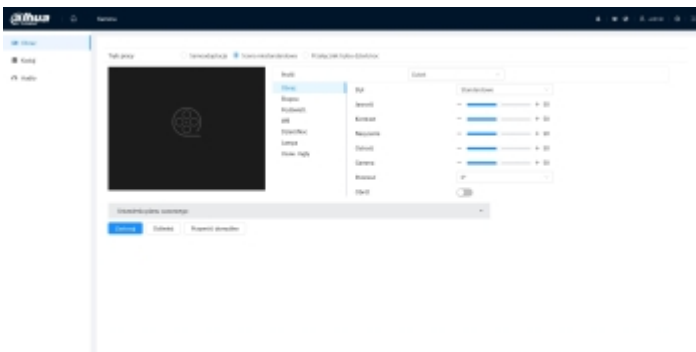

User Manual

Code: IPC-HFW5442T-ASE-0280B-S3
IP VANDALPROOF CAMERA **IPC-HFW5442T-ASE-0280B-S3** WizMind S - 4 Mpx 2.8 mm DAHUA

In the kit: