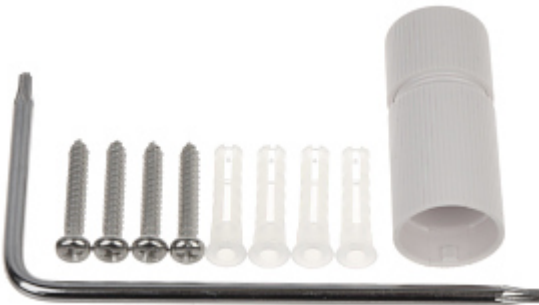

PACKAGE

Dimensions (L x W x H): 0x0x0 mm	Gross Weight: 0 kg