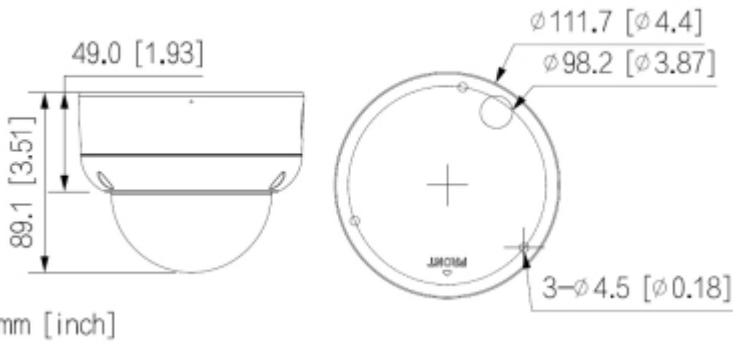

Camera view after remove the Dome cover:

Memory card slot and "Reset" button:

Mounting side view:

Connectors:

Connectors description:

Camera dimensions:

See how to initialize DAHUA cameras:

:

In the kit:

PACKAGE

Dimensions (L x W x H): 0x0x0 mm	Gross Weight: 0 kg
----------------------------------	--------------------