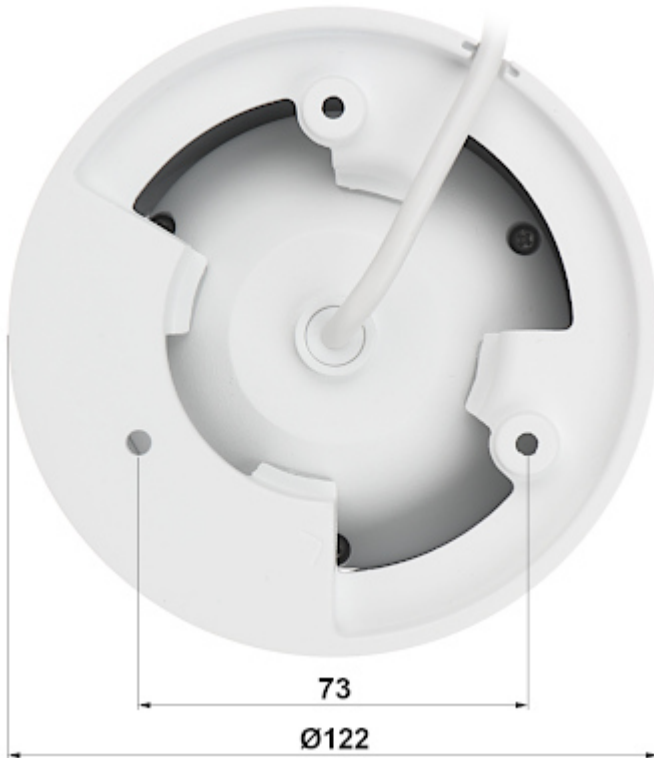

Camera is out from clamping ring

Memory card slot

Mounting side view

See how to initialize DAHUA cameras

Example captures of device interface

In the kit

PACKAGE

Dimensions (L x W x H): 0x0x0 mm	Gross Weight: 0 kg
----------------------------------	--------------------