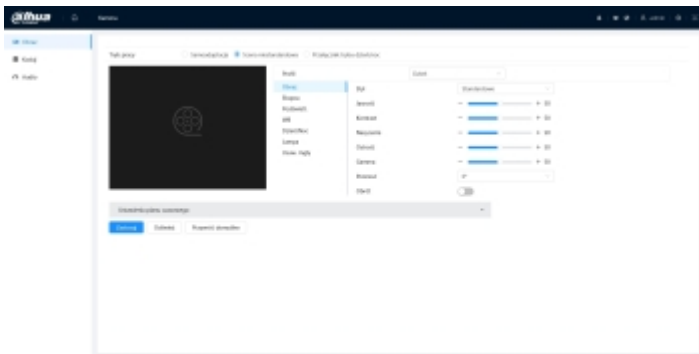

Camera is out from clamping ring

Memory card slot

Mounting side view

See how to initialize DAHUA cameras

Example captures of device interface

In the kit

PACKAGE

Dimensions (L x W x H): 0x0x0 mm	Gross Weight: 0 kg
----------------------------------	--------------------