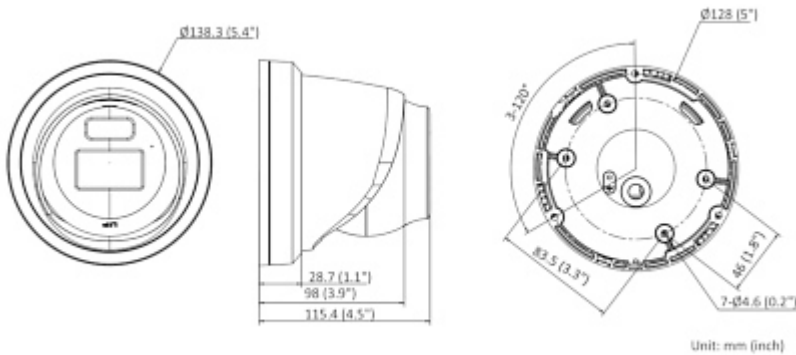

Mounting side view

Camera dimensions

In the kit

PACKAGE

| | |
|----------------------------------|--------------------|
| Dimensions (L x W x H): 0x0x0 mm | Gross Weight: 0 kg |
|----------------------------------|--------------------|