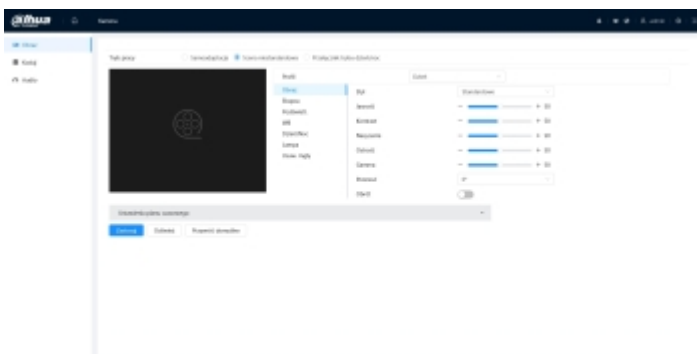

Example captures of device interface:

User Manual

Code: IPC-HDW3849H-ZAS-PV-27135

IP CAMERA **IPC-HDW3849H-ZAS-PV-27135** TiOC Full-Color - 8.3 Mpx 4K UHD 2.7 ... 13.5 mm - MOTOZOOM DAHUA

PACKAGE

Dimensions (L x W x H): 0x0x0 mm	Gross Weight: 0 kg
----------------------------------	--------------------