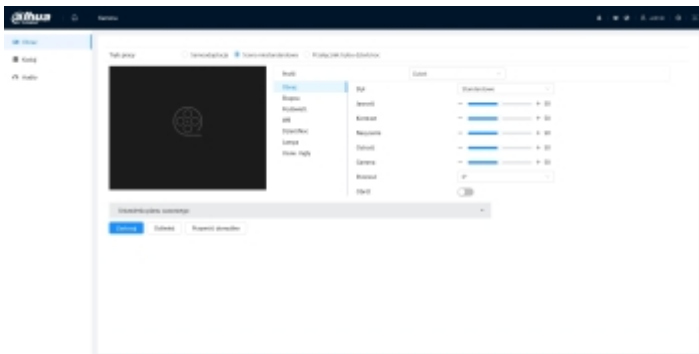

User Manual

Code: IPC-HFW3842E-AS-0280B-BLACK
IP CAMERA **IPC-HFW3842E-AS-0280B-BLACK** WizSense - 8.3 Mpx, 4K UHD 2.8 mm DAHUA

:
Example captures of device interface:

In the kit:

DELTA-OPTI Monika Matysiak; <https://www.delta.poznan.pl>
POL; 60-713 Poznań; Graniczna 10
e-mail: delta-opti@delta.poznan.pl; tel: +(48) 61 864 69 60