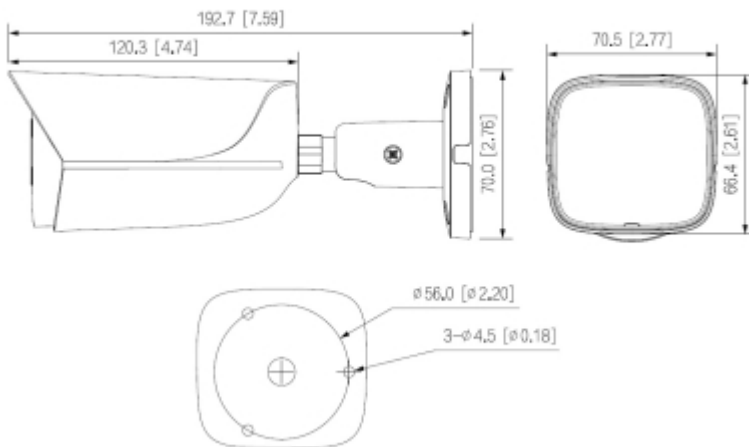

Power supply:	<ul style="list-style-type: none">• PoE (802.3af),• 12 V DC / 510 mA
Power consumption:	<ul style="list-style-type: none">• ≤ 7.5 W @ PoE• ≤ 6.1 W @ 12 V DC
Operation temp:	-40 °C ... 60 °C
Weight:	0.59 kg
Dimensions:	193 x 70 x 66 mm
Supported languages:	Polish, English, Czech, French, Spanish, Dutch, German, Portuguese, Russian, Romanian, Turkish, Ukrainian, Hungarian, Vietnamese, Italian
Manufacturer / Brand:	DAHUA
Guarantee:	3 years

Side view:

Memory card slot:

Camera mounting side view:

Camera connectors:

Connectors description:

Camera dimensions:

mm [inch]

See how to initialize DAHUA cameras:

User Manual

Code: IPC-HFW3842E-AS-0280B-BLACK
IP CAMERA **IPC-HFW3842E-AS-0280B-BLACK** WizSense - 8.3 Mpx, 4K UHD 2.8 mm DAHUA

:
Example captures of device interface:

In the kit:

DELTA-OPTI Monika Matysiak; <https://www.delta.poznan.pl>
POL; 60-713 Poznań; Graniczna 10
e-mail: delta-opti@delta.poznan.pl; tel: +(48) 61 864 69 60

User Manual

Code: IPC-HFW3842E-AS-0280B-BLACK

IP CAMERA **IPC-HFW3842E-AS-0280B-BLACK** WizSense - 8.3 Mpx, 4K UHD 2.8 mm DAHUA

PACKAGE

Dimensions (L x W x H): 0x0x0 mm	Gross Weight: 0 kg
----------------------------------	--------------------