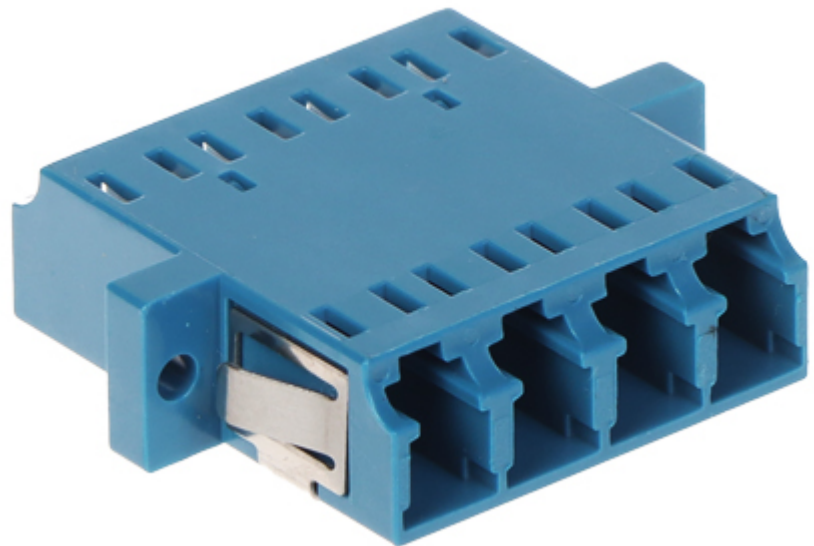

Single-mode adapter QUAD AD-4LC/4LC for connecting four pairs of LC type plugs.

Adapters can be easily installed in patch-panels to connect a patchcord with a pigtail spliced to the distribution cable.

Mounting holes allow to easy placement the adapter inside patch-panel.

Connector type:	LC quad
Construction:	single-mode

Housing type:	Plastic
Main features:	ceramic sleeve
Guarantee:	2 years