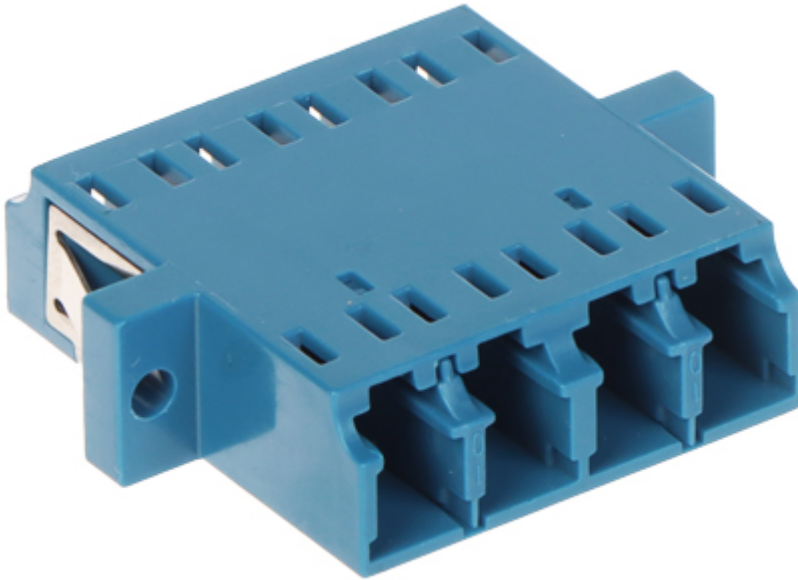

Single-mode adapter QUAD AD-4LC/4LC for connecting four pairs of LC type plugs.

Adapters can be easily installed in patch-panels to connect a patchcord with a pigtail spliced to the distribution cable.

Mounting holes allow to easy placement the adapter inside patch-panel.

Connector type:	LC quad
Construction:	single-mode

Housing type:	Plastic
Main features:	ceramic sleeve
Guarantee:	2 years