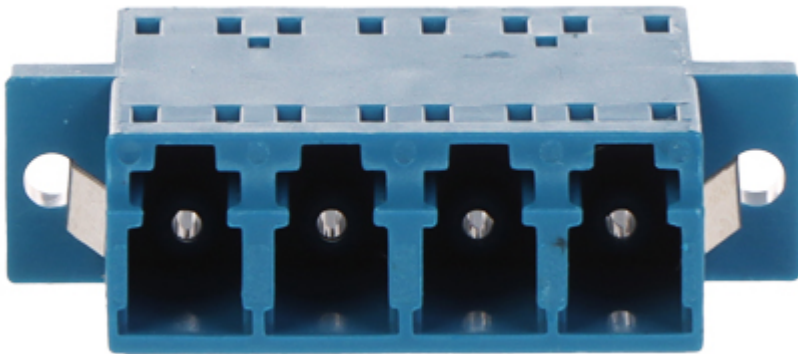

Single-mode adapter QUAD AD-4LC/4LC for connecting four pairs of LC type plugs.

Adapters can be easily installed in patch-panels to connect a patchcord with a pigtail spliced to the distribution cable.

Mounting holes allow to easy placement the adapter inside patch-panel.

Connector type:	LC quad
Construction:	single-mode

Housing type:	Plastic
Main features:	ceramic sleeve
Guarantee:	2 years