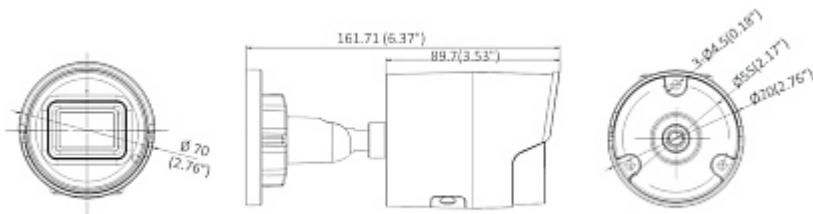

Side view

Memory card slot

Camera mounting side view

In the kit

PACKAGE

Dimensions (L x W x H): 0x0x0 mm	Gross Weight: 0 kg
----------------------------------	--------------------

User Manual

Code: DS-2CD2046G2-IU(2.8MM)(C)(BLACK)
IP CAMERA **DS-2CD2046G2-IU(2.8MM)(C)(BLACK)** AcuSense - 4 Mpx Hikvision
