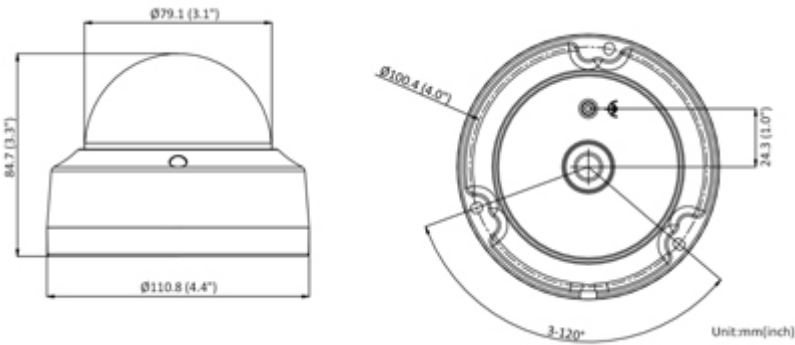

Camera view after remove the Dome cover:

Memory card slot:

Mounting side view:

Camera dimensions:

In the kit:

PACKAGE

Dimensions (L x W x H): 0x0x0 mm	Gross Weight: 0 kg
----------------------------------	--------------------