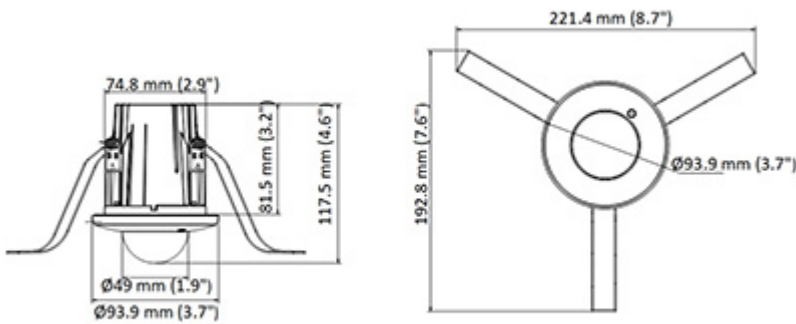

Weight:	0.16 kg
Dimensions:	Ø 94 x 118 mm
Supported languages:	Polish, English, Bulgarian, Croatian, Czech, Danish, Estonian, Finnish, French, Greek, Spanish, Dutch, Lithuanian, Latvian, German, Norwegian, Portuguese, Russian, Romanian, Serbian, Slovak, Slovenian, Swedish, Turkish, Ukrainian, Hungarian, Italian
Manufacturer / Brand:	Hikvision
SAP Code:	311317004
Guarantee:	<b>3 years</b>

The product has a choice of 2 covers in different colors:

Memory card slot:

RESET button:

Connectors:

Bottom view:

Dimensions:

In the kit:

## PACKAGE

Dimensions (L x W x H): 0x0x0 mm	Gross Weight: 0 kg
----------------------------------	--------------------