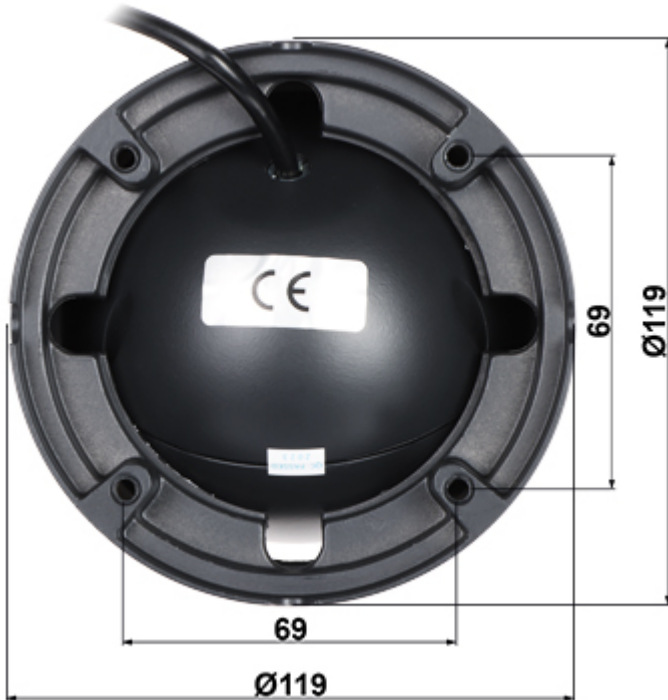

Configuration switches: