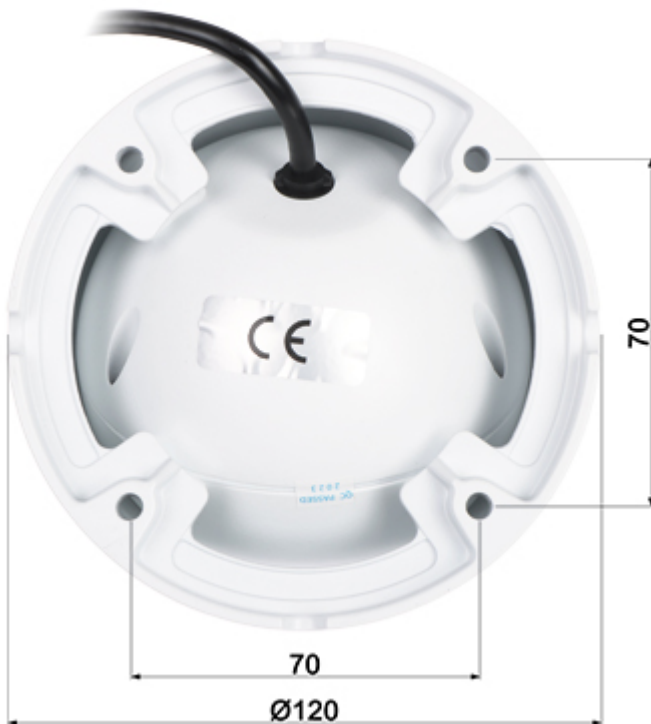

In the case of video transmission using a twisted pair cable and matching transformers (balun), be aware of the possibility of signal reflections and interfering signals.

Standard:	AHD / HD-CVI / HD-TVI / CVBS
Resolution:	3840 x 2160 - 8 Mpx, 4K UHD @ AHD / HD-TVI / HD-CVI, 15 fps , 960 x 576 - 960H @ CVBS
Sensor:	1/1.8 " CMOS
Lens:	3.6 ... 10 mm - Motozoom
View angle:	123 ° ... 48 °
Range of IR illumination:	40 m
Video output:	AHD / HD-CVI / HD-TVI / CVBS, 1 Vpp / 75 Ω
Audio:	Microphone built-in
OSD menu:	✓
Main features:	<ul style="list-style-type: none"> • D-WDR - Wide Dynamic Range • Auto White Balance • AGC - Automatic Gain Control • Day/night mode • ICR - Movable InfraRed filter
Power supply:	12 V DC / 840 mA
Power consumption:	< 10 W
Housing:	Dome, Metal
Color:	White
"Index of Protection":	IP66
Mechanical protection class:	—

Operation temp:	-20 °C ... 60 °C
Weight:	0.5 kg
Dimensions:	Ø 119 x 98 mm
Supported languages:	Polish, English
Manufacturer / Brand:	BCS UNIVERSAL
Guarantee:	3 years

Camera is out from clamping ring:

Dimensions:

Configuration switches:

In the kit:

PACKAGE

Dimensions (L x W x H): 0x0x0 mm	Gross Weight: 0 kg
----------------------------------	--------------------