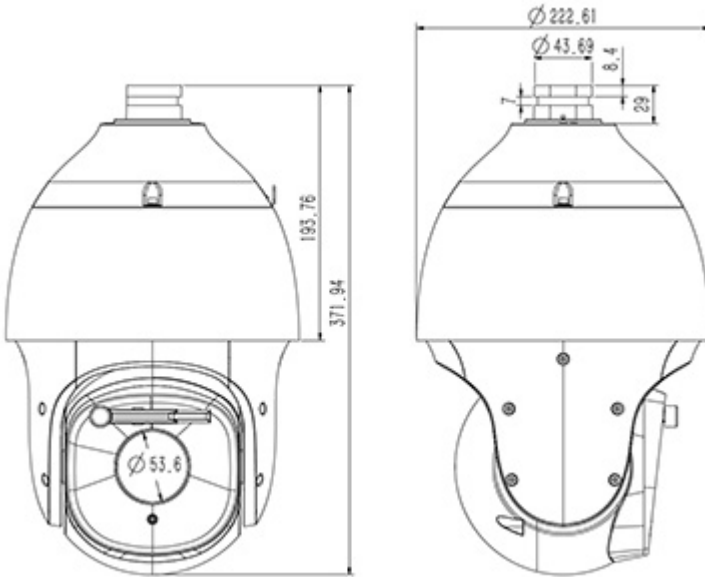

Standard:	IP
Resolution:	2880 x 1620 - 5 Mpx , 2688 x 1520 - 4 Mpx , 2560 x 1440 - 3.7 Mpx , 2304 x 1296 - 3 Mpx , 1920 x 1080 - 1080p , 1280 x 720 - 720p
Sensor:	1/2.7 " Progressive Scan CMOS
Lens:	4.7 ... 141 mm
View angle:	<ul style="list-style-type: none"> • 62 ° ... 2.5 ° (manufacturer data) • 59 ° ... 2.9 ° (our tests result)
Optical zoom:	x 30
Digital zoom:	x 16
Range of IR illumination:	200 m
White light LED illuminator range:	30 m
Video output:	—
Preset rotation speed:	<ul style="list-style-type: none"> • 240 °/s (horizontal) • 120 °/s (vertical)
Rotation speed (manual control):	<ul style="list-style-type: none"> • 0.1 °/s ... 180 °/s (horizontal) • 0.1 °/s ... 120 °/s (vertical)

Mounting side view:

Camera connectors:

Camera dimensions:

In the kit:

PACKAGE

Dimensions (L x W x H): 0x0x0 mm	Gross Weight: 0 kg
----------------------------------	--------------------