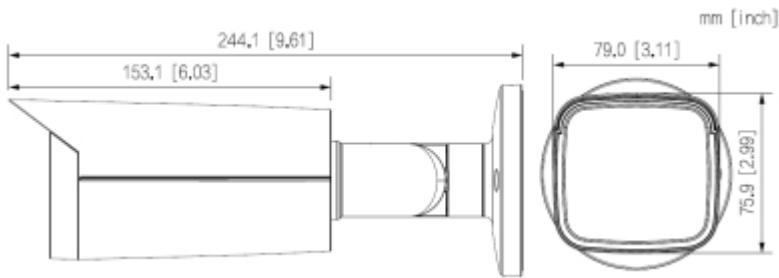

Side view:

Memory card slot:

Camera mounting side view:

Camera connectors:

Connectors description:

Camera dimensions:

See how to initialize DAHUA cameras:

:  
In the kit:

PACKAGE

|                                  |                    |
|----------------------------------|--------------------|
| Dimensions (L x W x H): 0x0x0 mm | Gross Weight: 0 kg |
|----------------------------------|--------------------|