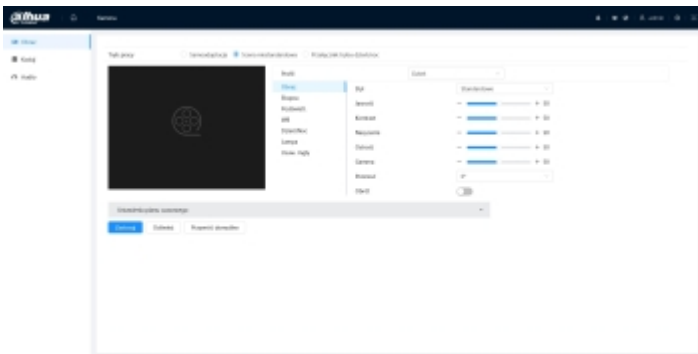

User Manual

Code: IPC-HDBW3849R1-ZAS-PV-27135-S5
IP VANDALPROOF CAMERA **IPC-HDBW3849R1-ZAS-PV-27135-S5** TiOC WizSense - 8.3 Mpx 4K
UHD 2.7 ... 13.5 mm - MOTOZOOM DAHUA

PACKAGE

Dimensions (L x W x H): 0x0x0 mm	Gross Weight: 0 kg

DELTA-OPTI Monika Matysiak; <https://www.delta.poznan.pl>
POL; 60-713 Poznań; Graniczna 10
e-mail: delta-opti@delta.poznan.pl; tel: +(48) 61 864 69 60