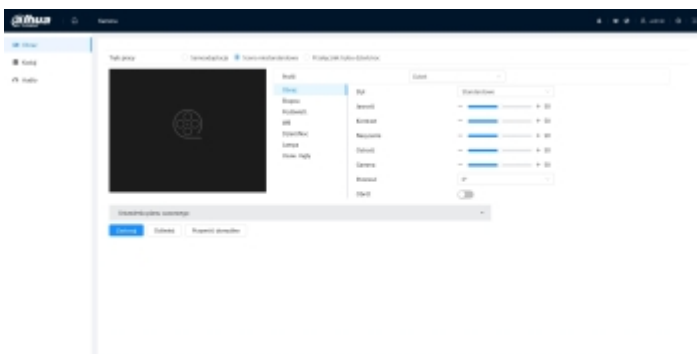

User Manual

Code: IPC-HFW3549T1-ZAS-PV-27135-S5
IP CAMERA **IPC-HFW3549T1-ZAS-PV-27135-S5** TiOC Full-Color - 5 Mpx 2.7 ... 13.5 mm -
MOTOZOOM DAHUA

In the kit