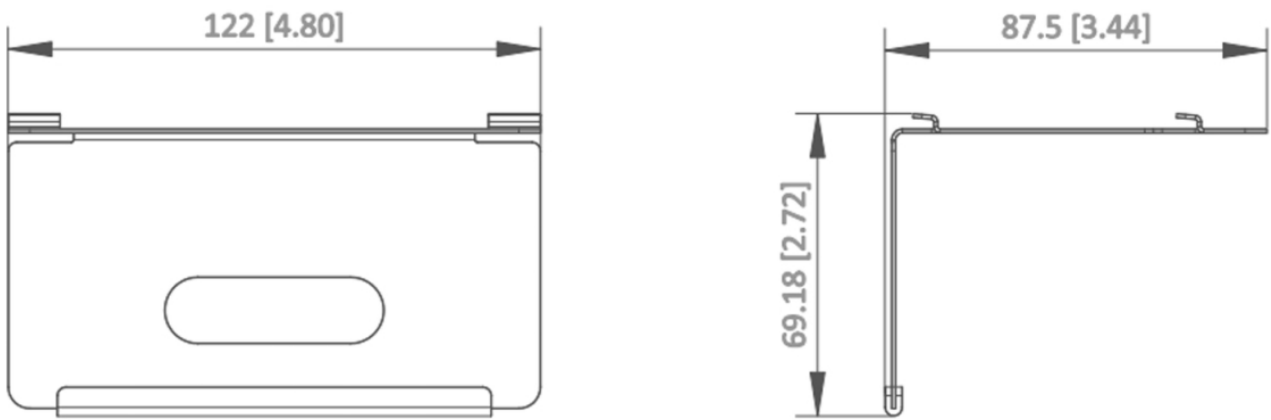

The DS-KABH9510-T desk stand allows for safe and aesthetic installation of the internal panel on a table, desk or shelf. This solution allows to resign from the permanent installation of the panel on the wall. The product's construction ensures easy access to the connectors of the panel mounted on it.

Material:	Stainless steel
Application:	DS-KH9310-WTE1, DS-KH9310-WTE1(B), DS-KH9510-WTE1, DS-KH9510-WTE1(B)
Color:	Silver
Weight:	0.096 kg
External dimensions:	122 x 86 x 64 mm
Manufacturer / Brand:	Hikvision
SAP Code:	305701008
Guarantee:	<b>3 years</b>

Rear view

Dimensions

PACKAGE

Dimensions (L x W x H): 0x0x0 mm	Gross Weight: 0 kg
----------------------------------	--------------------