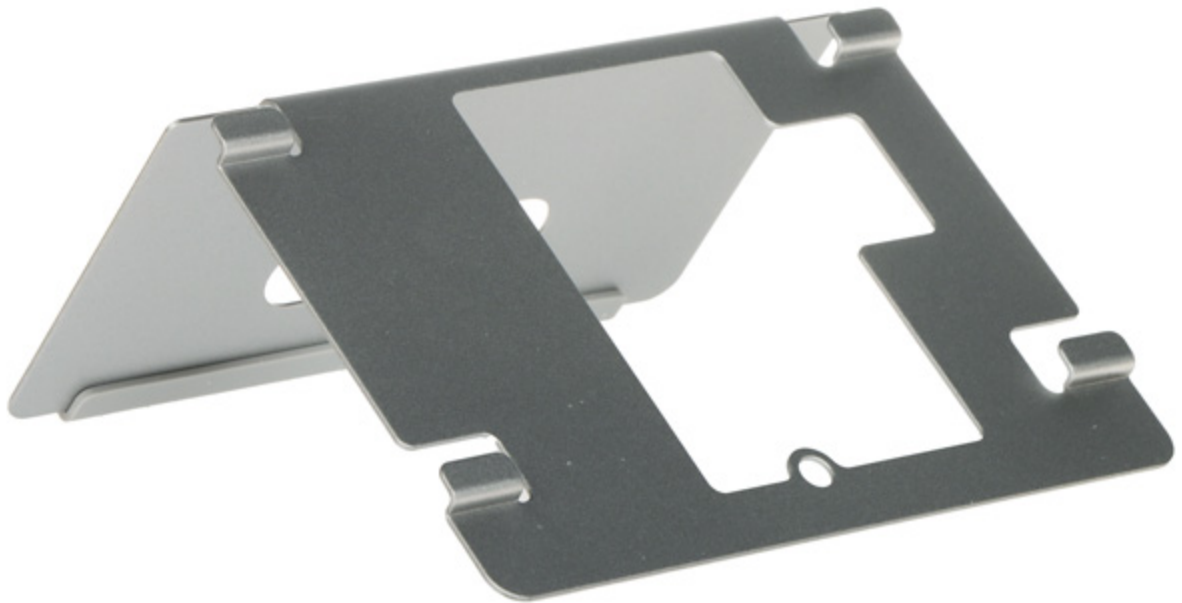

The DS-KABH9510-T desk stand allows for safe and aesthetic installation of the internal panel on a table, desk or shelf. This solution allows to resign from the permanent installation of the panel on the wall. The product's construction ensures easy access to the connectors of the panel mounted on it.