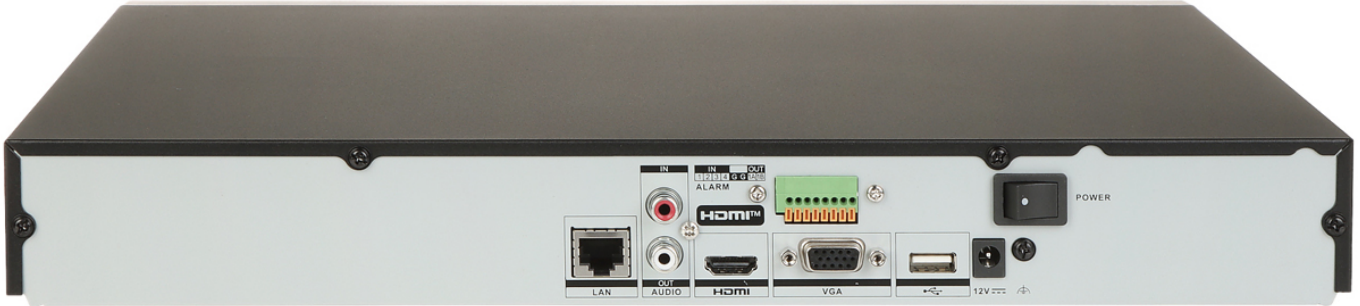

AcuSense

In the kit

PACKAGE