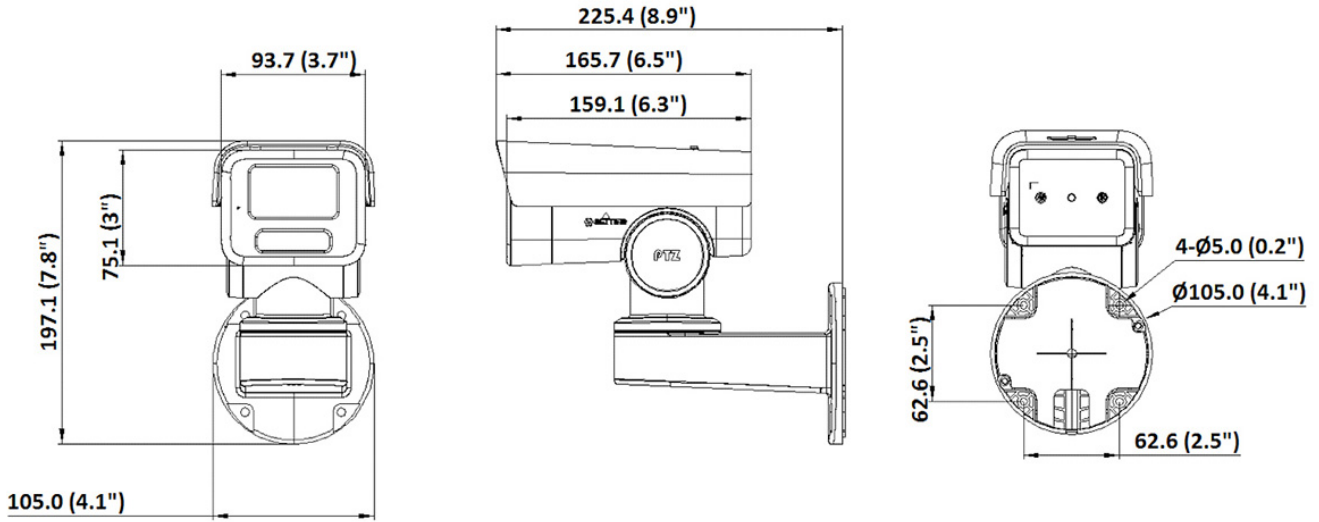

| | |
|----------------------------|---|
| Standard: | IP |
| Resolution: | 2560 x 1440 - 3.7 Mpx , 1920 x 1080 - 1080p , 1280 x 720 - 720p |
| Sensor: | 1/3 " Progressive Scan CMOS |
| Lens: | 2.8 ... 12 mm |
| View angle: | <ul style="list-style-type: none"> • 97 ° ... 30 ° (manufacturer data) • 94 ° ... 29 ° (our tests result) |
| Optical zoom: | x 4 |
| Digital zoom: | — |
| Range of IR illumination: | 50 m |
| Video output: | — |
| Horizontal rotation range: | -100 ° ... 100 ° - Rotation of the head is limited by stops |

Camera view after remove the Dome cover

Side view

Memory card slot and "Reset" button

Dimensions

PACKAGE

| | |
|----------------------------------|--------------------|
| Dimensions (L x W x H): 0x0x0 mm | Gross Weight: 0 kg |
|----------------------------------|--------------------|

User Manual

Code: DS-2CD1A43G0-IZU(2.8-12MM)PL

PTZ OUTDOOR IP CAMERA **DS-2CD1A43G0-IZU(2.8-12MM)PL** - 3.7 Mpx 2.8 ... 12 mm Hikvision
