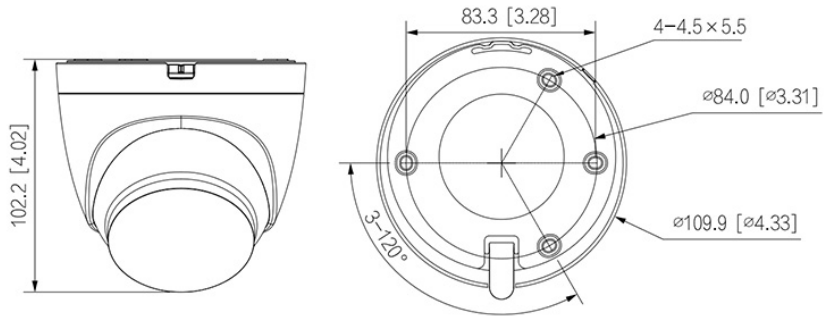

User Manual

Code: IPC-HDW1430DT-SAW-0280B
IP CAMERA **IPC-HDW1430DT-SAW-0280B** Wi-Fi, - 3.7 Mpx 2.8 mm DAHUA

Image compression method:	H.265+ / H.265 / H.264+ / H.264
Alarm inputs / outputs:	—
Audio:	<ul style="list-style-type: none">• Microphone built-in,• Audio transmission via network• Audio detection
Main stream frame rate:	20 fps @ 3.7 Mpx
Network interface:	<ul style="list-style-type: none">• Wi-Fi - IEEE 802.11 b/g/n, 2.4 GHz,• 10/100 Base-T (RJ-45)
WEB Server:	Built-in
Max. number of on-line users:	6
ONVIF:	✓
Mobile phones support:	Port no.: 37777 or access by a cloud (P2P) <ul style="list-style-type: none">• Android: DMSS free application• iOS (iPhone): DMSS free application
Default IP address:	192.168.1.108
Default admin user / password:	admin / - The administrator password should be set at the first start
Web browser access ports:	80, 37777
PC client access ports:	37777
Mobile client access ports:	37777
Port ONVIF:	80
RTSP URL:	rtsp://admin:haslo@192.168.1.108:554/cam/realmonitor?channel=1&subtype=0 - Main stream rtsp://admin:haslo@192.168.1.108:554/cam/realmonitor?channel=1&subtype=1 - Sub stream
Main features:	<ul style="list-style-type: none">• D-WDR - Wide Dynamic Range• 3D-DNR - Digital Noise Reduction• BLC/HLC - Back Light / High Light Compensation• Possibility to change the resolution, quality and bit rate• Image rotation and mirror• Motion Detection - max. 4 configurable zones
Power supply:	12 V DC / 510 mA (power adapter included)
Power consumption:	≤ 4.2 W
Housing:	Dome Metal + Plastic
Color:	White
"Index of Protection":	IP67
Vandal-proof:	—
Operation temp:	-30 °C ... 60 °C
Weight:	0.32 kg
Dimensions:	Ø 110 x 102 mm
Supported languages:	Polish, English

Manufacturer / Brand:	DAHUA
Guarantee:	3 years

Memory card slot and "Reset" button

See how to initialize DAHUA cameras

Dimensions

PACKAGE

Dimensions (L x W x H): 0x0x0 mm	Gross Weight: 0 kg
----------------------------------	--------------------