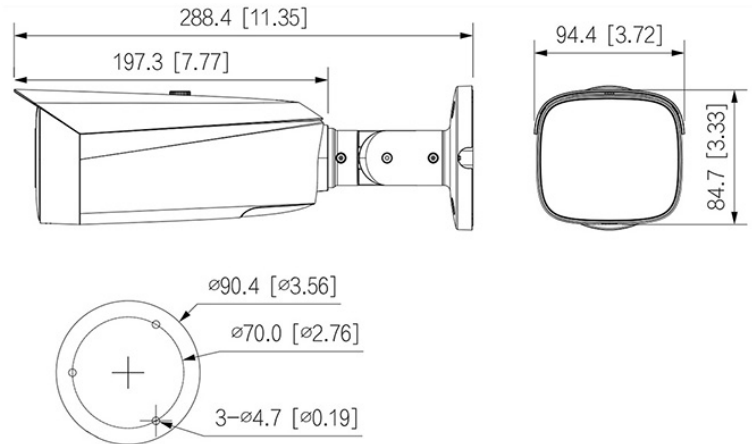

| | |
|------------------------------------|---|
| Standard: | IP |
| Resolution: | 3840 x 2160 - 8.3 Mpx 4K UHD , 3072 x 2048 - 6 Mpx , 3072 x 1728 - 5 Mpx , 2592 x 1944 - 5 Mpx , 2688 x 1520 - 4 Mpx , 2560 x 1440 - 3.7 Mpx , 2048 x 1536 - 3 Mpx , 2304 x 1296 - 3 Mpx , 1920 x 1080 - 1080p , 1280 x 720 - 720p |
| Sensor: | 1/2.7 " Progressive Scan CMOS |
| Lens: | 3.6 mm |
| View angle: | 85 ° |
| Range of IR illumination: | 30 m |
| White light LED illuminator range: | 30 m |
| Min. illumination: | 0.004 Lux / F1.0 (color) |

Side view

Bottom view

Connectors

Dimensions

User Manual

Code: IPC-HFW3849T1-AS-PV-0360B-S5-BLACK

IP CAMERA **IPC-HFW3849T1-AS-PV-0360B-S5-BLACK** TiOC Full-Color - 8.3 Mpx 4K UHD 3.6 mm
DAHUA

Presentation of the TiOC technology used in the camera

PACKAGE

| | |
|----------------------------------|--------------------|
| Dimensions (L x W x H): 0x0x0 mm | Gross Weight: 0 kg |
|----------------------------------|--------------------|