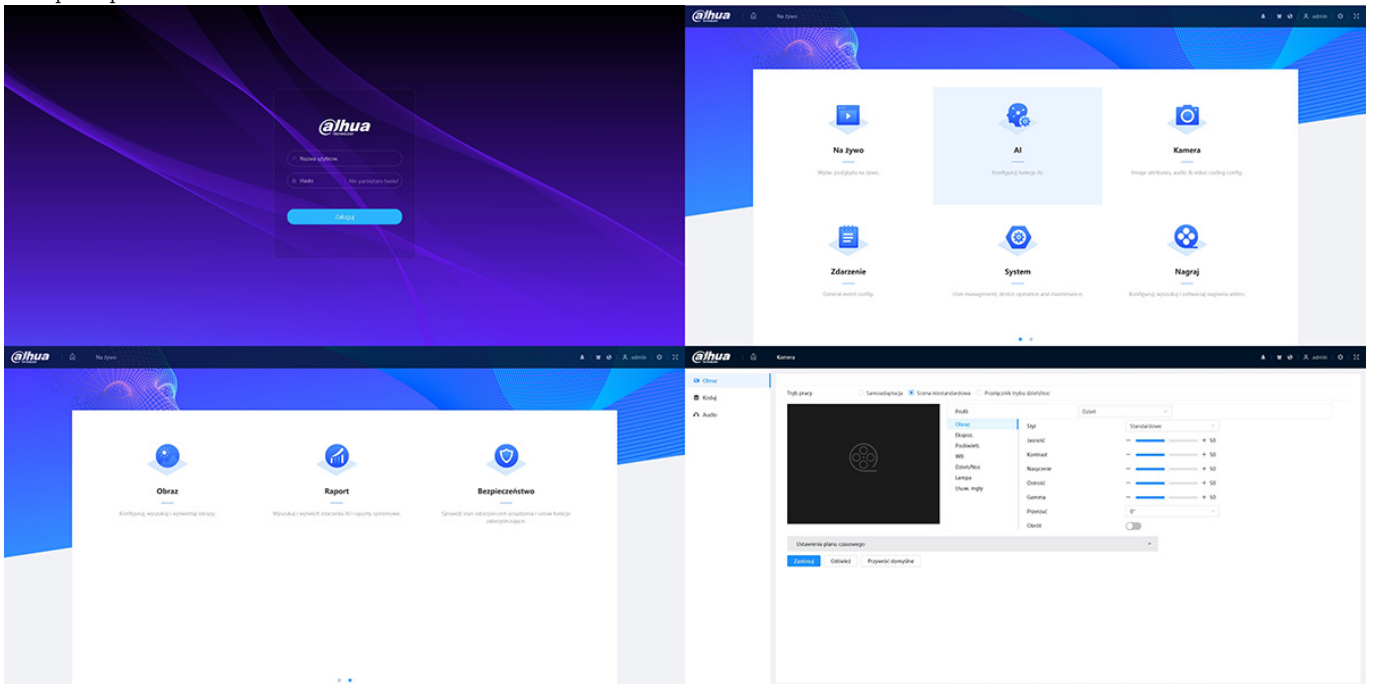

Example captures of device interface

See how to initialize DAHUA cameras

In the kit