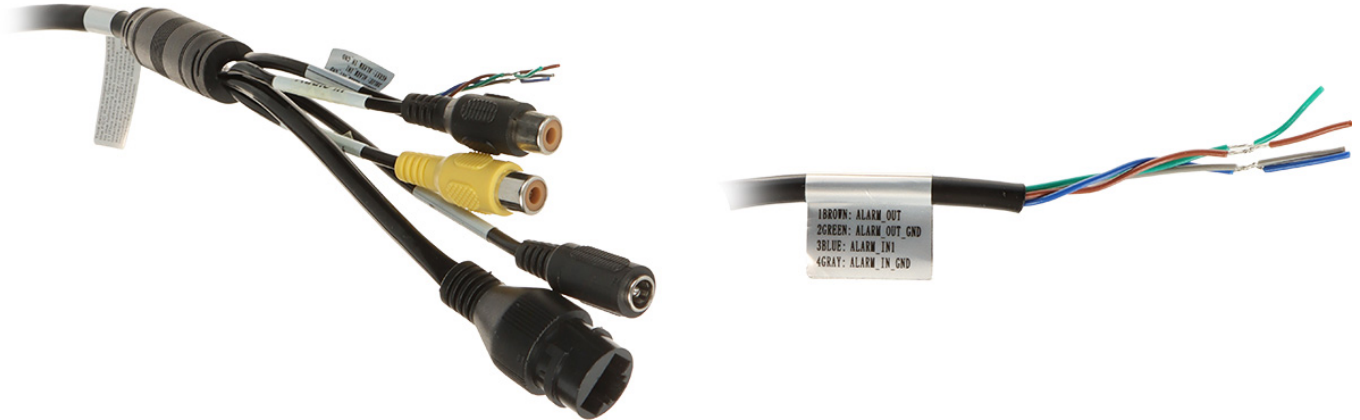

Dimensions