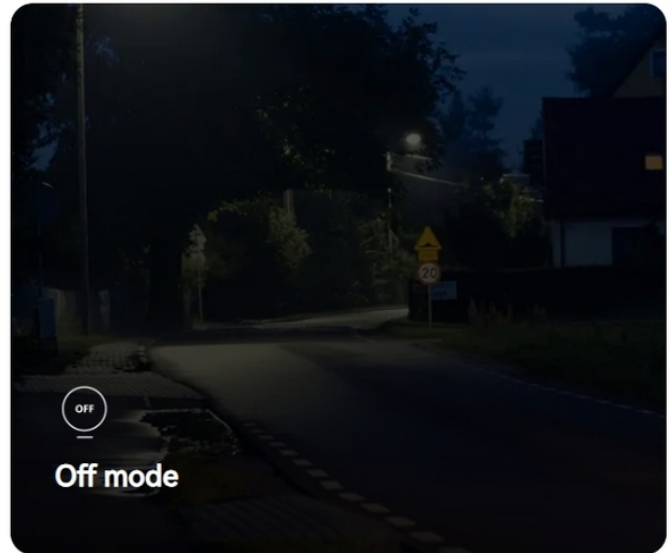

PACKAGE

Dimensions (L x W x H): 0x0x0 mm	Gross Weight: 0 kg