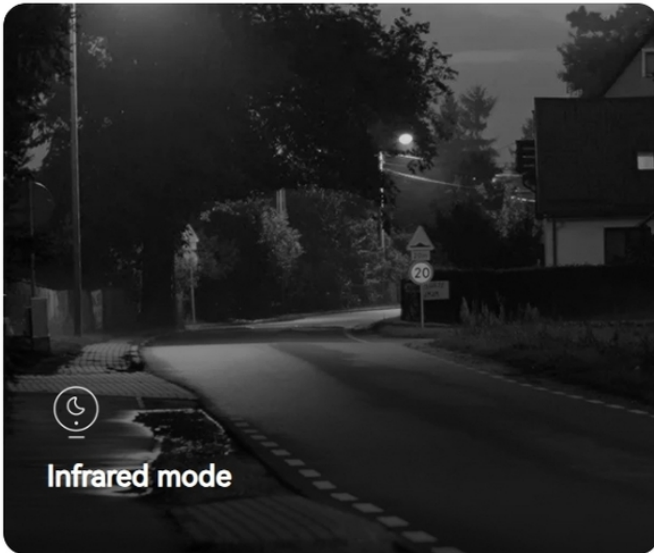

PACKAGE

Dimensions (L x W x H): 0x0x0 mm	Gross Weight: 0 kg