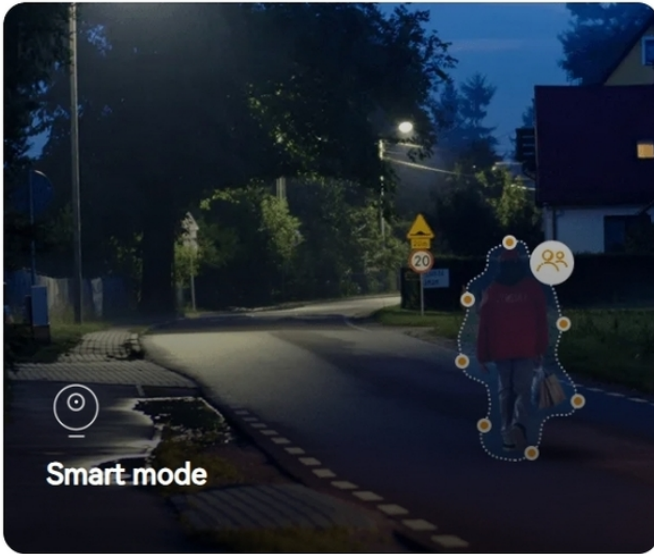

PACKAGE

Dimensions (L x W x H): 0x0x0 mm	Gross Weight: 0 kg