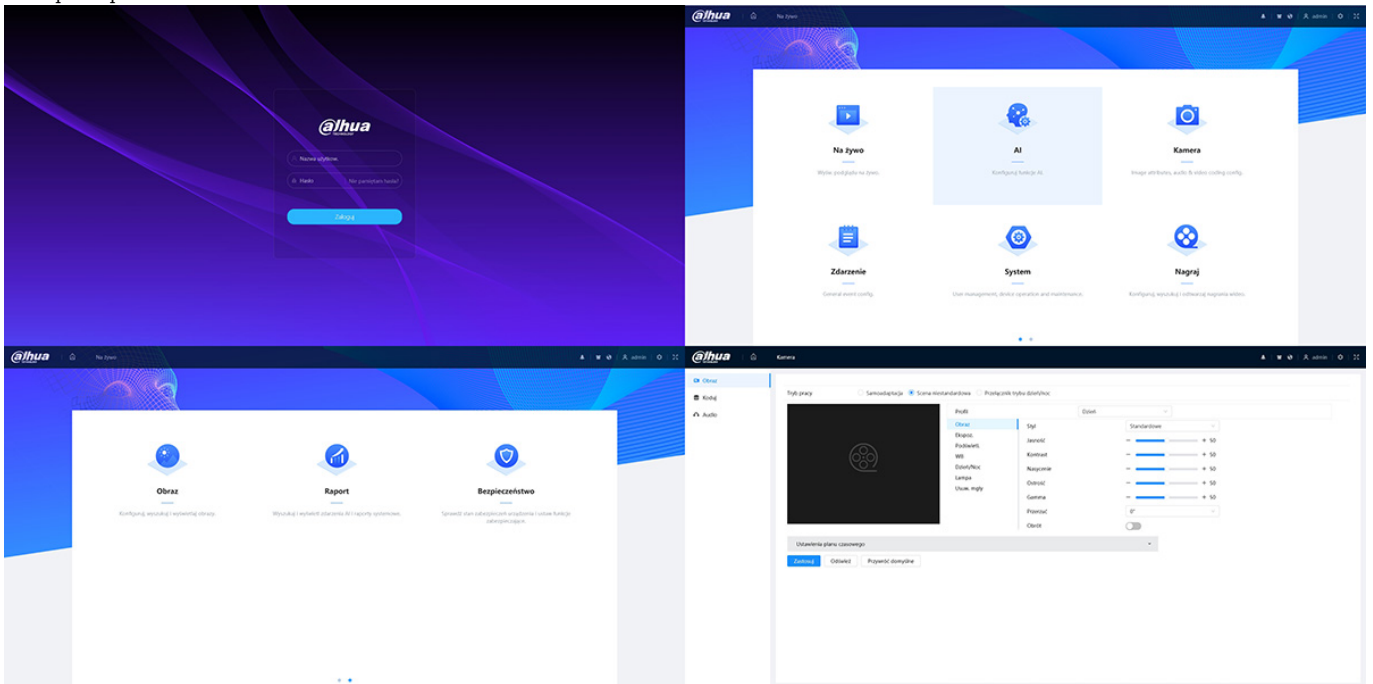

Connectors

Dimensions

Presentation of the TiOC technology used in the camera

Example captures of device interface

See how to initialize DAHUA cameras

In the kit

PACKAGE

Dimensions (L x W x H): 0x0x0 mm	Gross Weight: 0 kg
----------------------------------	--------------------