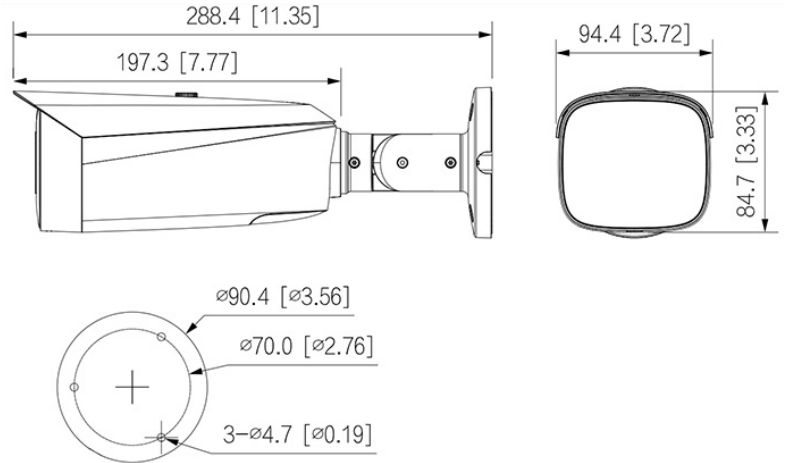

Standard:	IP
Resolution:	3288 x 1850 - 6 Mpx , 3200 x 1800 - 5.7 Mpx , 2688 x 1520 - 4 Mpx , 2560 x 1440 - 3.7 Mpx , 2304 x 1296 - 3 Mpx , 1920 x 1080 - 1080p , 1280 x 720 - 720p
Sensor:	1/1.8 " Progressive Scan CMOS
Lens:	2.8 mm
View angle:	109 °
Range of IR illumination:	50 m
White light LED illuminator range:	50 m
Min. illumination:	0.004 Lux / F1.0 (color)
S/N ratio:	> 56 dB
Memory card slot:	Micro SD card support up to 512GB

Connectors

Dimensions

Presentation of the TiOC technology used in the camera

Example captures of device interface

See how to initialize DAHUA cameras

In the kit

PACKAGE

Dimensions (L x W x H): 0x0x0 mm	Gross Weight: 0 kg
----------------------------------	--------------------