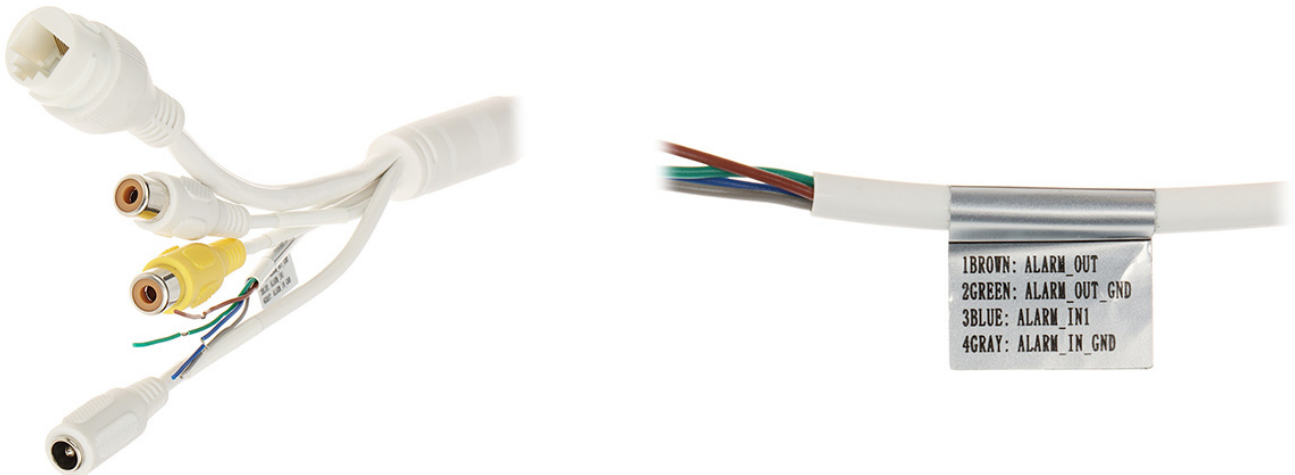

Connectors