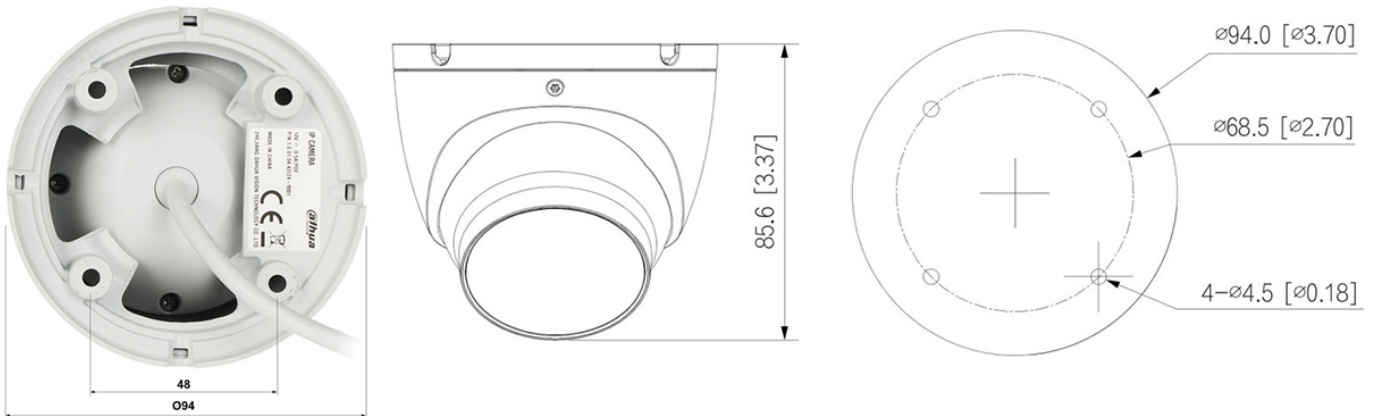

Example captures of device interface