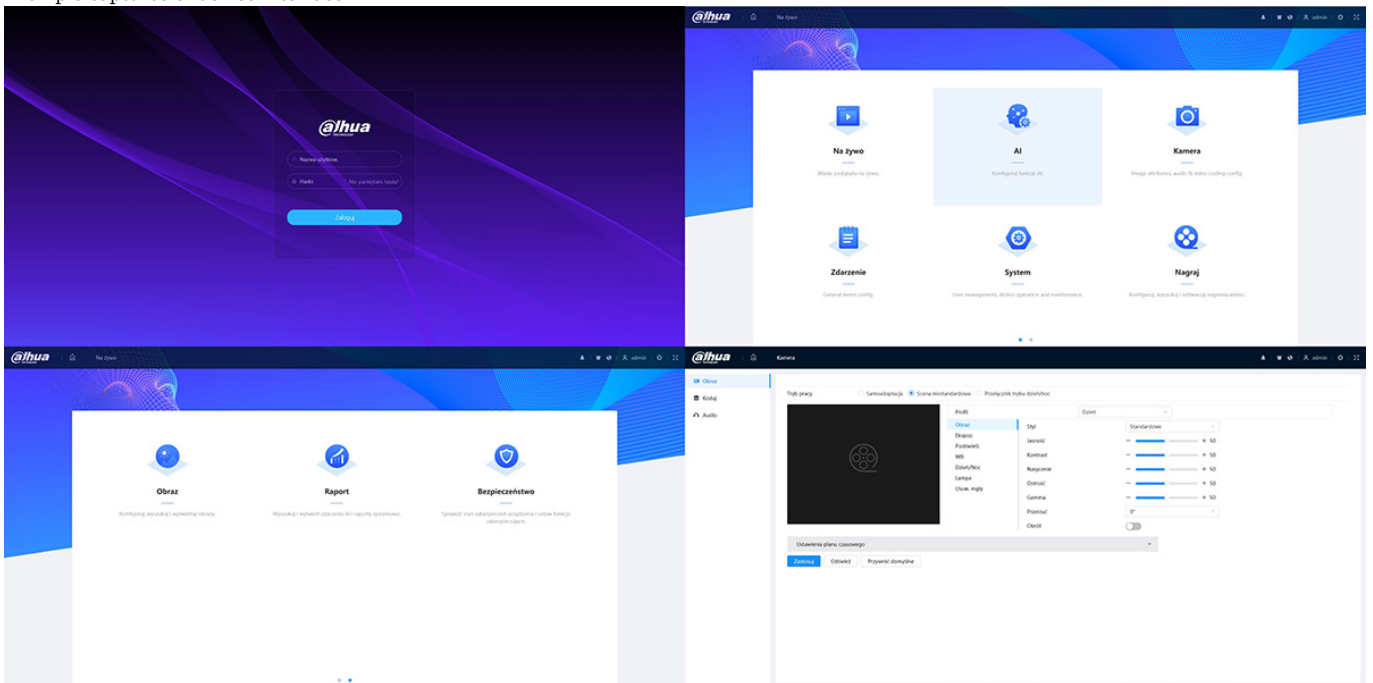

See how to initialize DAHUA cameras

In the kit