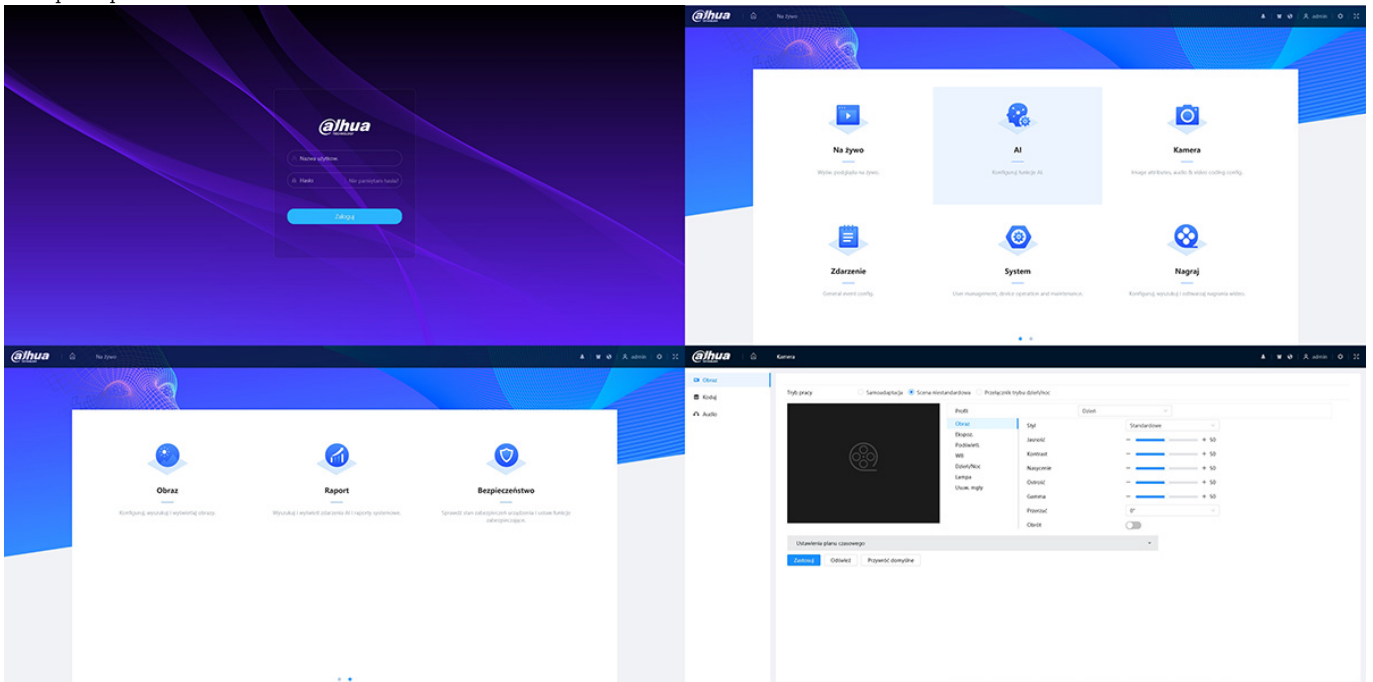

Side view

Example captures of device interface

See how to initialize DAHUA cameras

In the kit