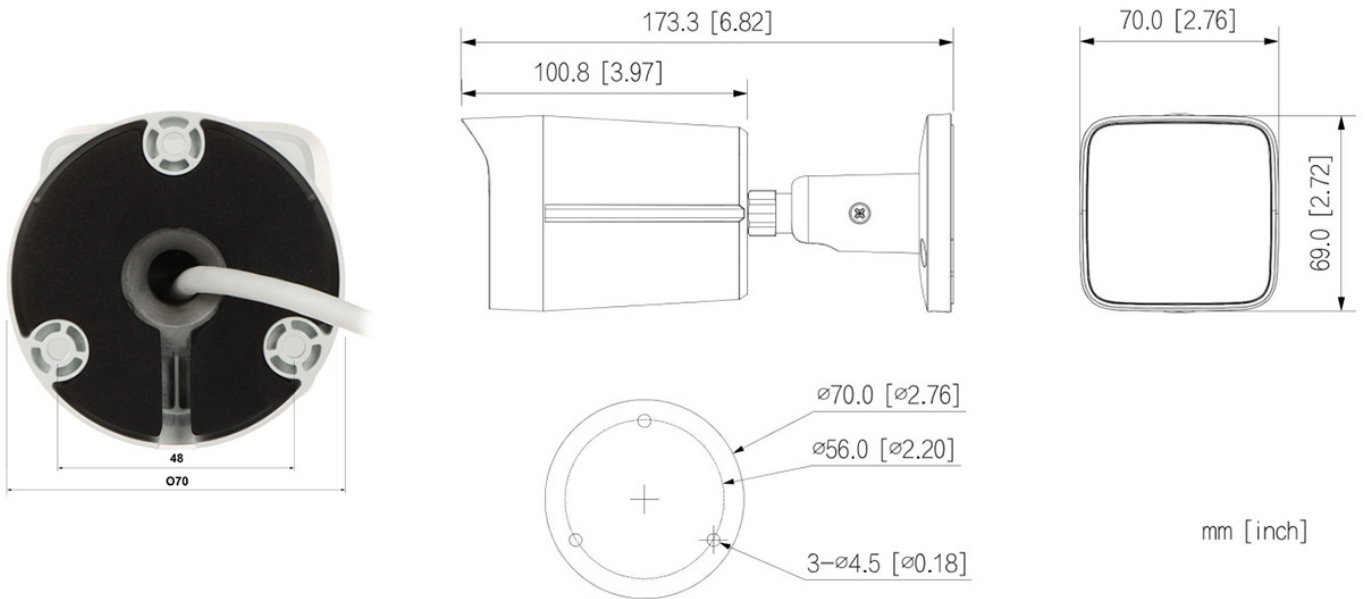

Example captures of device interface