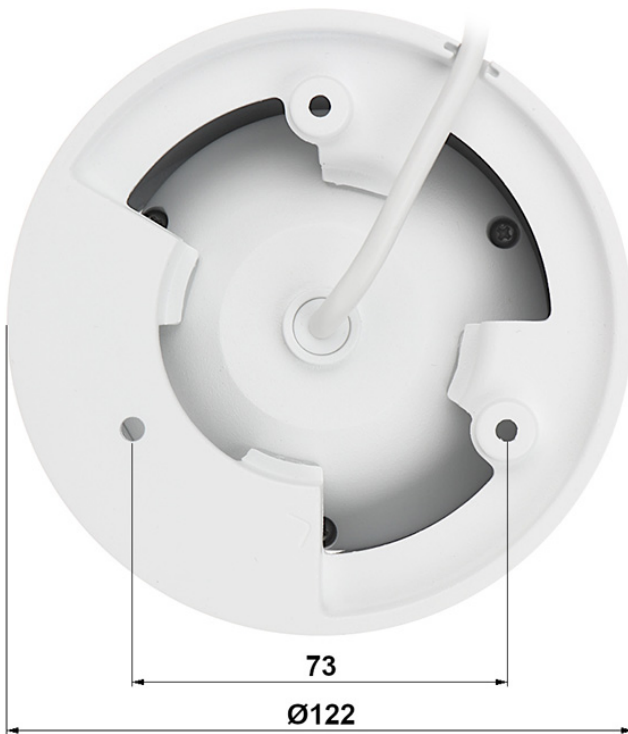

In addition, the camera has the function of active deterrence of intruders using flashing red and blue light and siren sound.

Standard:	IP
Resolution:	3288 x 1850 - 6 Mpx , 3200 x 1800 - 5.7 Mpx , 3072 x 1728 - 5 Mpx , 2688 x 1520 - 4 Mpx , 2560 x 1440 - 3.7 Mpx , 2304 x 1296 - 3 Mpx , 1920 x 1080 - 1080p , 1280 x 720 - 720p
Sensor:	1/1.8 " Progressive Scan CMOS
Lens:	2.8 mm
View angle:	109 °
Range of IR illumination:	≤ 30 m
White light LED illuminator range:	≤ 30 m
Image compression method:	H.265+ / H.265 / H.264+ / H.264 / MJPEG
Memory card slot:	Micro SD card support up to 512GB

Camera is out from clamping ring

User Manual

Code: IPC-HDW3649H-AS-PV-0280B-PRO
IP CAMERA **IPC-HDW3649H-AS-PV-0280B-PRO** TiOC Full-Color - 6 Mpx 2.8 mm DAHUA

Presentation of the TiOC technology used in the camera