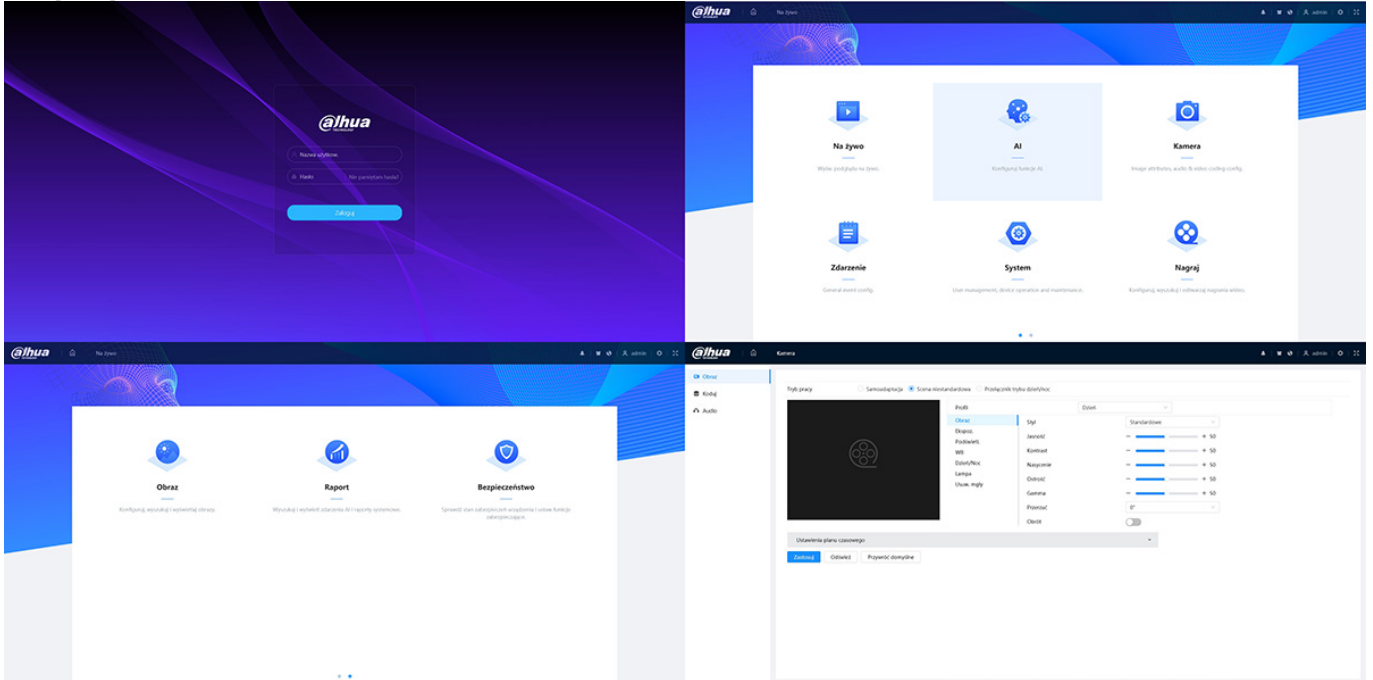

User Manual

Code: IPC-HDW3649H-AS-PV-0280B-PRO
IP CAMERA **IPC-HDW3649H-AS-PV-0280B-PRO** TiOC Full-Color - 6 Mpx 2.8 mm DAHUA

Presentation of the TiOC technology used in the camera

See how to initialize DAHUA cameras

Example captures of device interface

In the kit