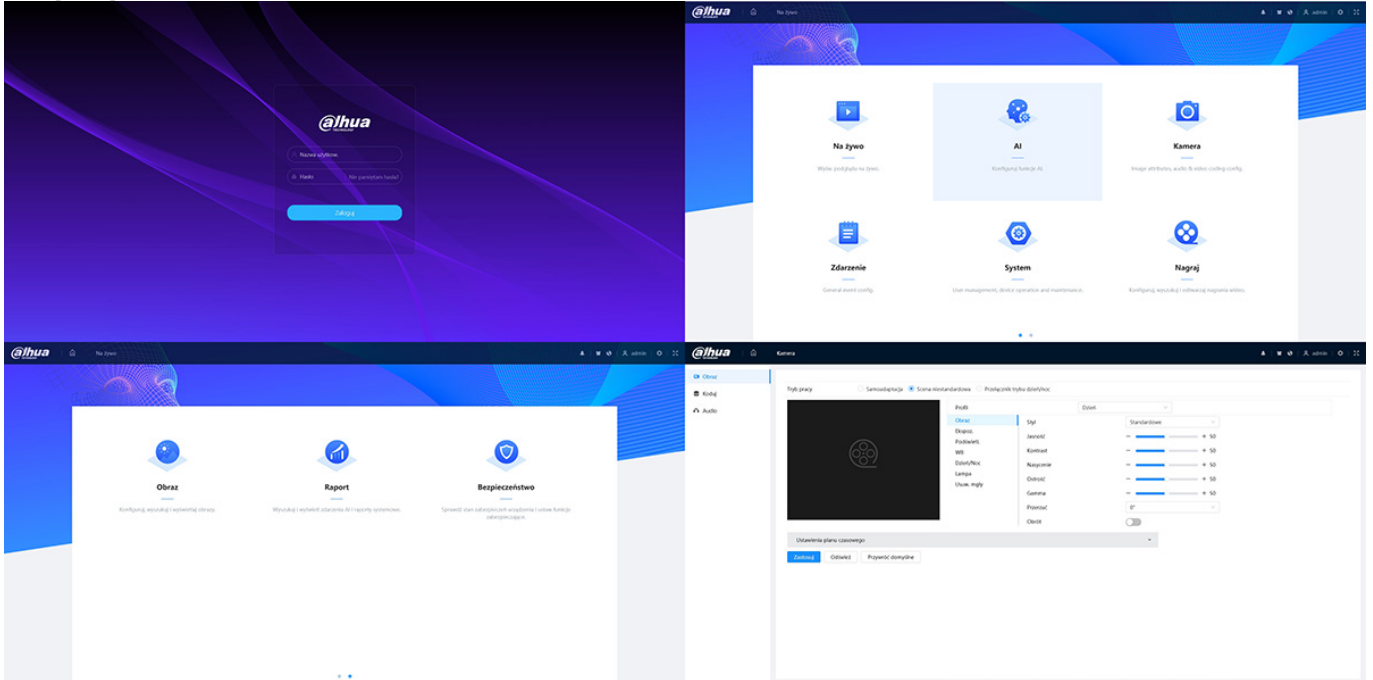

User Manual

Code: IPC-HDW3849H-AS-PV-0280B-PRO
IP CAMERA **IPC-HDW3849H-AS-PV-0280B-PRO** TiOC Full-Color - 8.3 Mpx 4K UHD 2.8 mm DAHUA

Presentation of the TiOC technology used in the camera

See how to initialize DAHUA cameras

Example captures of device interface

In the kit