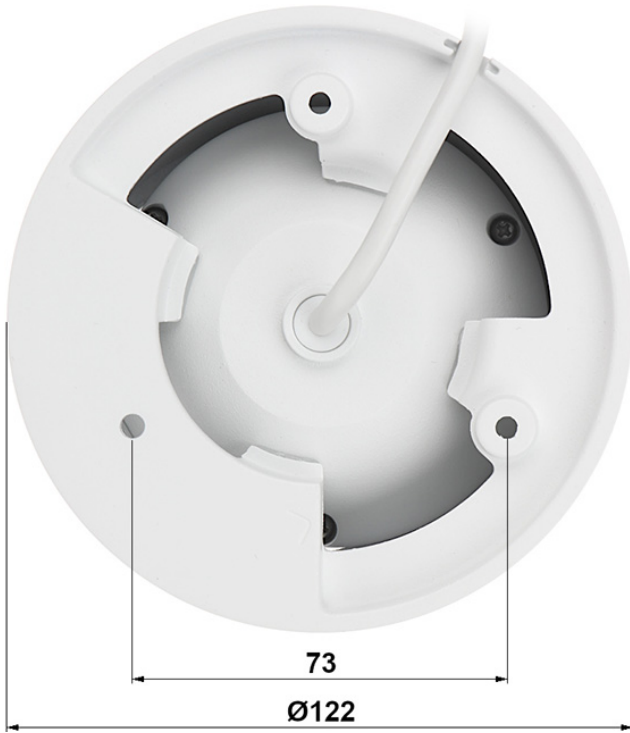

In addition, the camera has the function of active deterrence of intruders using flashing red and blue light and siren sound.

Standard:	IP
Resolution:	3840 x 2160 - 8.3 Mpx 4K UHD , 3200 x 1800 - 5.7 Mpx , 3072 x 1728 - 5 Mpx , 2688 x 1520 - 4 Mpx , 2560 x 1440 - 3.7 Mpx , 2304 x 1296 - 3 Mpx , 1920 x 1080 - 1080p , 1280 x 720 - 720p
Sensor:	1/1.8 " Progressive Scan CMOS
Lens:	2.8 mm
View angle:	109 °
Range of IR illumination:	≤ 30 m
White light LED illuminator range:	≤ 30 m
Image compression method:	H.265+ / H.265 / H.264+ / H.264 / MJPEG
Memory card slot:	Micro SD card support up to 512GB

Camera is out from clamping ring

User Manual

Code: IPC-HDW3849H-AS-PV-0280B-PRO
IP CAMERA **IPC-HDW3849H-AS-PV-0280B-PRO** TiOC Full-Color - 8.3 Mpx 4K UHD 2.8 mm DAHUA

Presentation of the TiOC technology used in the camera