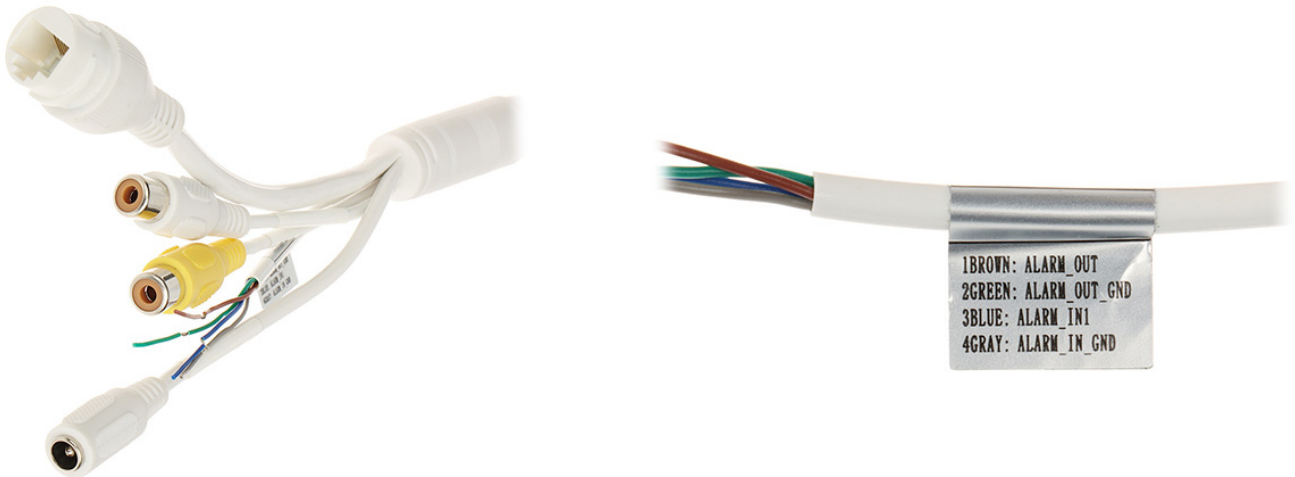

User Manual

Code: IPC-HFW3849T1-AS-PV-0280B-PRO
IP CAMERA **IPC-HFW3849T1-AS-PV-0280B-PRO** TiOC WizSense Full-Color - 8.3 Mpx 4K UHD
2.8 mm DAHUA

Main features:	<ul style="list-style-type: none">• Active deterrence function, Alternately flashing LEDs: red and blue - frequency configuration, Siren sound - 3 volume levels• WDR - 120 dB - Wide Dynamic Range• 3D-DNR - Digital Noise Reduction• ROI - improve the quality of selected parts of image• F-DNR (Defog) - Reduction of image noise caused by precipitation• SSA - Smart Scene Adaptive - intelligent scene adaptation by automatically adjusting the exposure parameters to obtain a better image• BLC/HLC - Back Light / High Light Compensation• Day/night mode• Full Color - colorful night mode• Auto White Balance• AGC - Automatic Gain Control• Motion Detection - max. 4 zones• Privacy zones - max. 4• Image rotation and mirror• Light and sound alarm• White light (LED) illuminator built-in : 4 LEDs
Power supply:	<ul style="list-style-type: none">• PoE (802.3af),• 12 V DC / 980 mA
Power consumption:	<ul style="list-style-type: none">• ≤ 15.1 W @ PoE• ≤ 11.8 W @ 12 V
Housing:	Compact - Metal
Color:	White + Black
"Index of Protection":	IP67
Mechanical protection class:	—
Operation temp:	-40 °C ... 60 °C
Weight:	1.04 kg
Dimensions:	289 x 94 x 85 mm
Supported languages:	Polish, English, Czech, French, Spanish, Dutch, German, Russian, Portuguese, Romanian, Ukrainian, Hungarian, Italian
Manufacturer / Brand:	DAHUA
Guarantee:	3 years

Connectors

Dimensions

Presentation of the TiOC technology used in the camera

Example captures of device interface

User Manual

Code: IPC-HFW3849T1-AS-PV-0280B-PRO
IP CAMERA **IPC-HFW3849T1-AS-PV-0280B-PRO** TiOC WizSense Full-Color - 8.3 Mpx 4K UHD
2.8 mm DAHUA