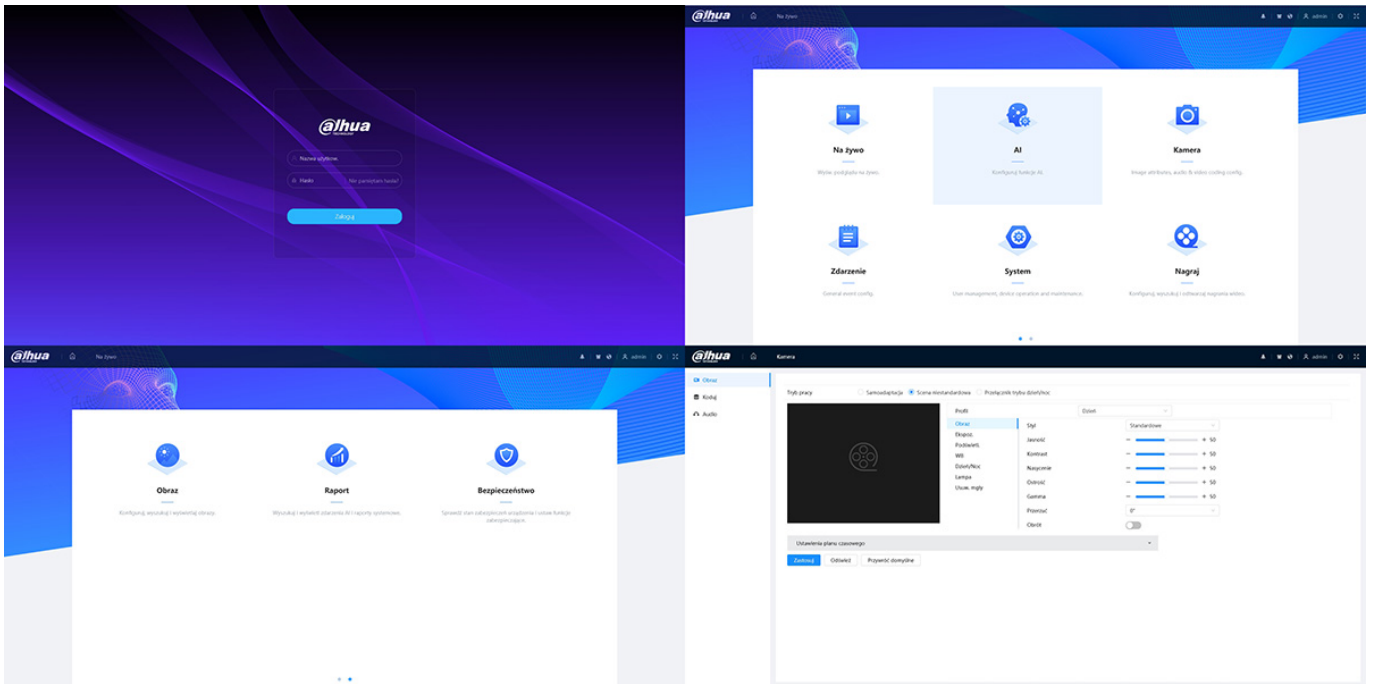

Connectors

Dimensions

Presentation of the TiOC technology used in the camera

Example captures of device interface

User Manual

Code: IPC-HFW3849T1-AS-PV-0280B-PRO
IP CAMERA **IPC-HFW3849T1-AS-PV-0280B-PRO** TiOC WizSense Full-Color - 8.3 Mpx 4K UHD
2.8 mm DAHUA