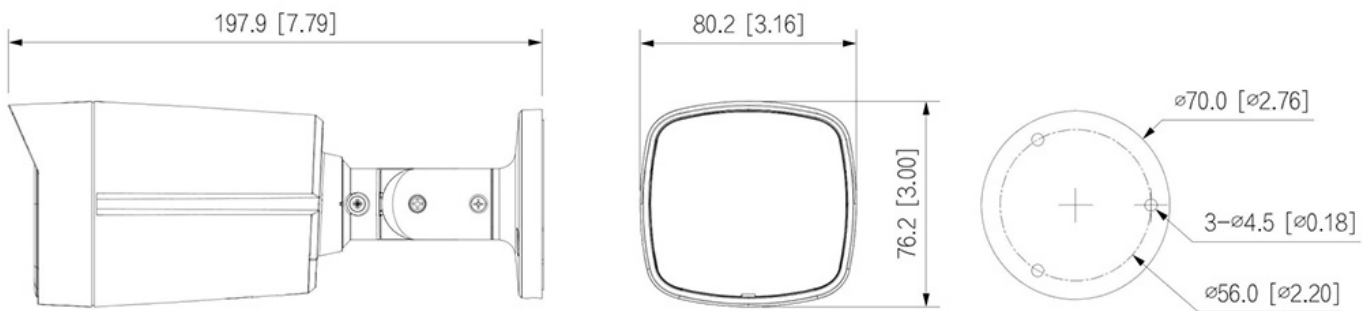

User Manual

Code: IPC-HFW2449TL-S-LED-0280B-PRO
IP CAMERA **IPC-HFW2449TL-S-LED-0280B-PRO** WizSense WizColor - 4 Mpx 2.8 mm DAHUA

See how to initialize DAHUA cameras

In the kit