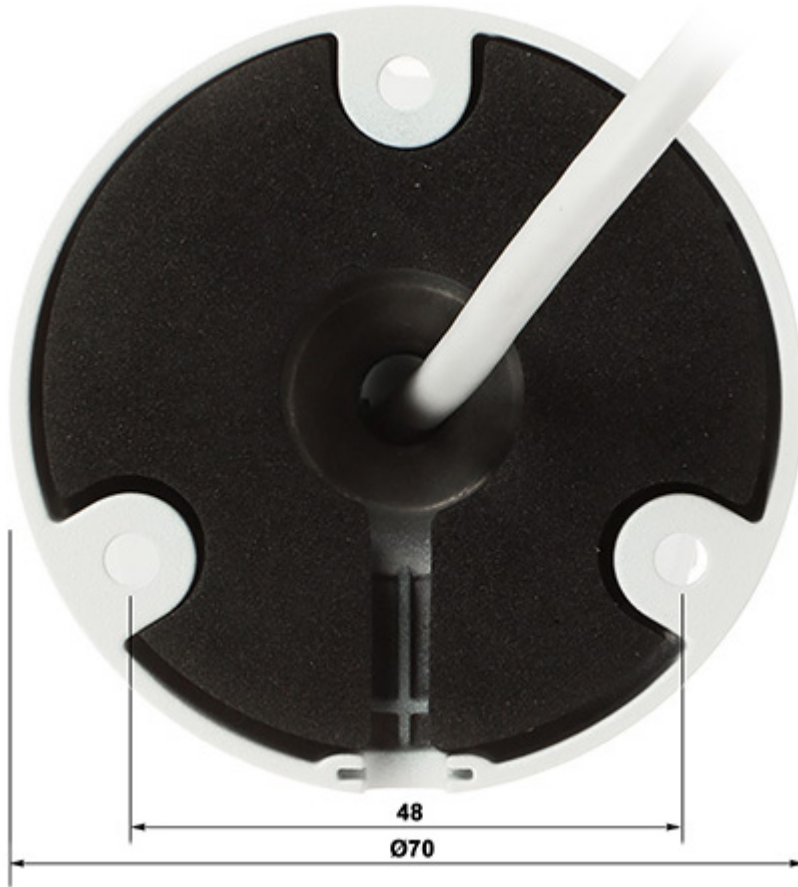

# User Manual

Code: IPC-HFW2449TL-S-LED-0280B-PRO

IP CAMERA **IPC-HFW2449TL-S-LED-0280B-PRO** WizSense WizColor - 4 Mpx 2.8 mm DAHUA

Weight:	0.57 kg
Dimensions:	198 x 80 x 76 mm
Supported languages:	Polish, English, Czech, French, Spanish, Dutch, German, Russian, Portuguese, Romanian, Ukrainian, Hungarian, Italian
Manufacturer / Brand:	DAHUA
Guarantee:	<b>3 years</b>

# User Manual

Code: IPC-HFW2449TL-S-LED-0280B-PRO

IP CAMERA **IPC-HFW2449TL-S-LED-0280B-PRO** WizSense WizColor - 4 Mpx 2.8 mm DAHUA

See camera capabilities

Example captures of device interface