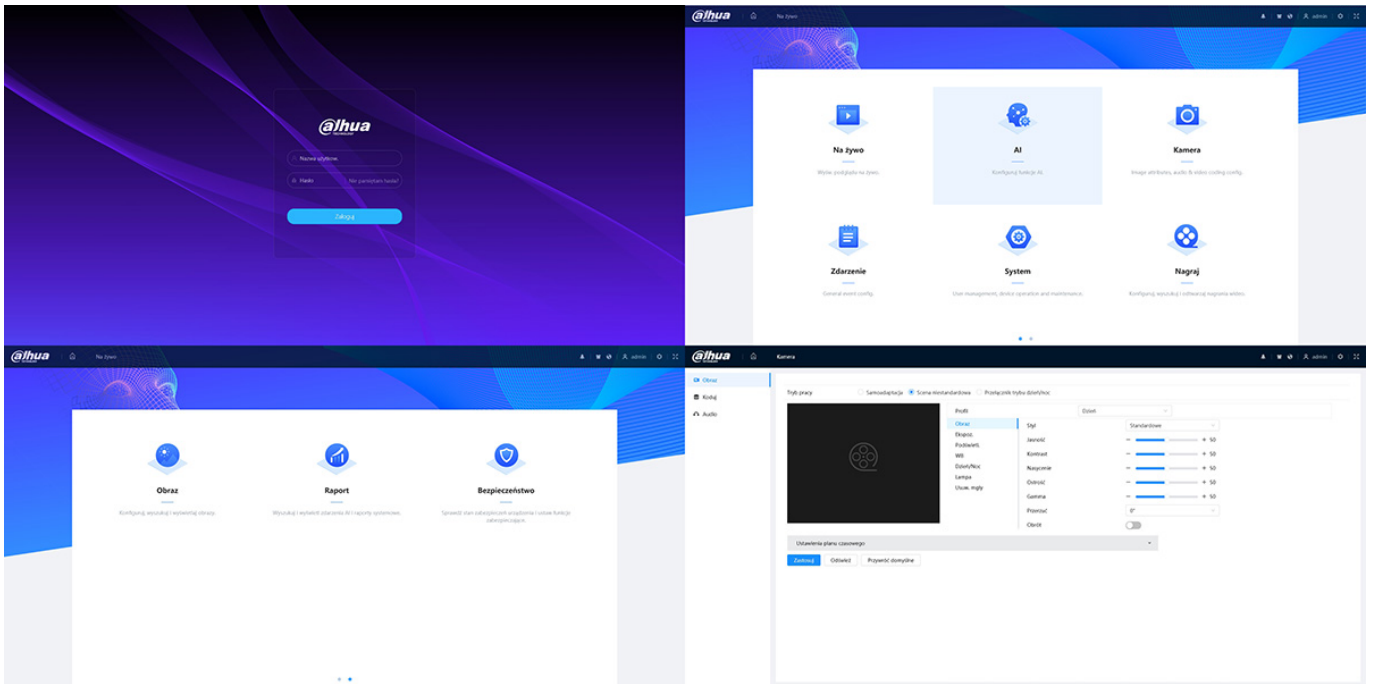

User Manual

Code: IPC-HFW2449TL-S-LED-0280B-PRO
IP CAMERA **IPC-HFW2449TL-S-LED-0280B-PRO** WizSense WizColor - 4 Mpx 2.8 mm DAHUA

See how to initialize DAHUA cameras