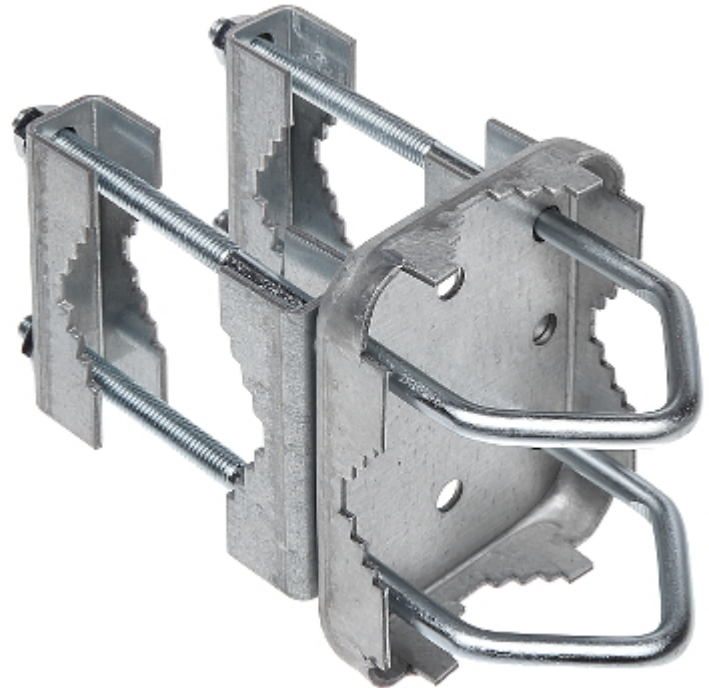

Clamp allows to mount the masts at right angles.

Material:	Metal
Mast diameter:	max. 50 mm
U-bolt diameter:	Ø 8 mm
Main features:	The whole galvanized
Manufacturer / Brand:	DELTA
Guarantee:	3 years

Dimensions: