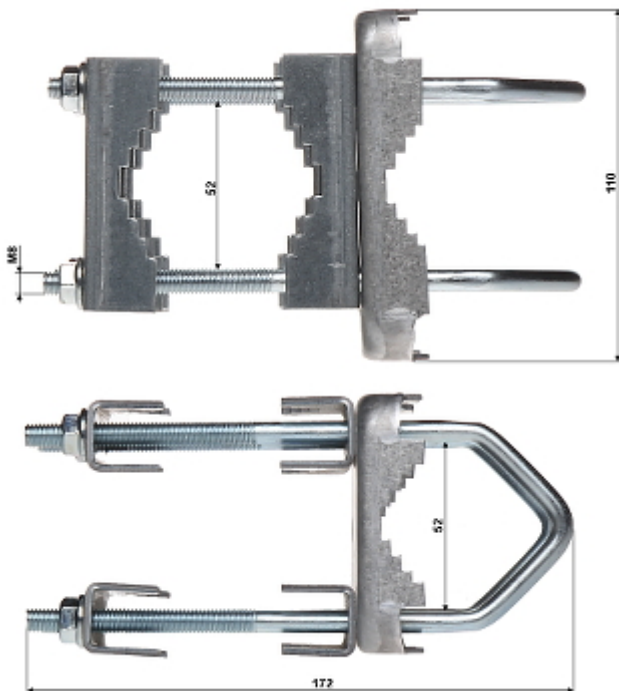

Clamp allows to mount the masts at right angles.

Material:	Metal
Mast diameter:	max. 50 mm
U-bolt diameter:	Ø 8 mm
Main features:	The whole galvanized
Manufacturer / Brand:	DELTA
Guarantee:	3 years

Dimensions: