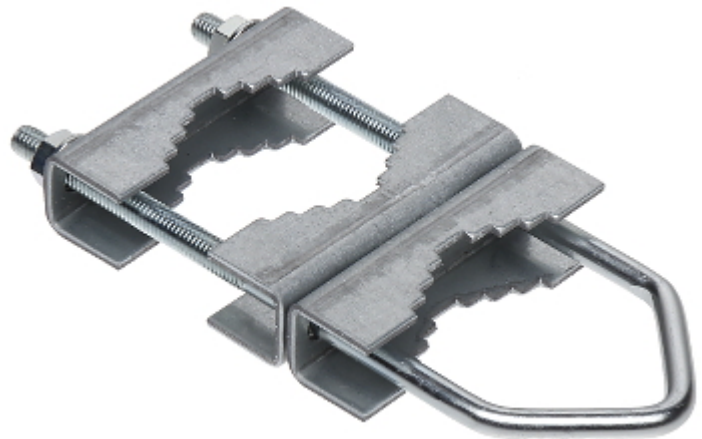

Clamp to mount two masts parallel to each other.

Material:	Metal
Mast diameter:	max. 50 mm
U-bolt diameter:	Ø 8 mm
Main features:	• The whole galvanized
Manufacturer / Brand:	DELTA
Guarantee:	3 years

Dimensions