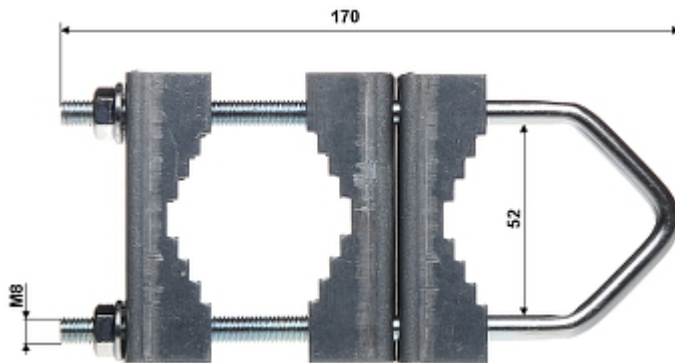

Clamp to mount two masts parallel to each other.

Material:	Metal
Mast diameter:	max. 50 mm
U-bolt diameter:	Ø 8 mm
Main features:	• The whole galvanized
Manufacturer / Brand:	DELTA
Guarantee:	3 years

Dimensions