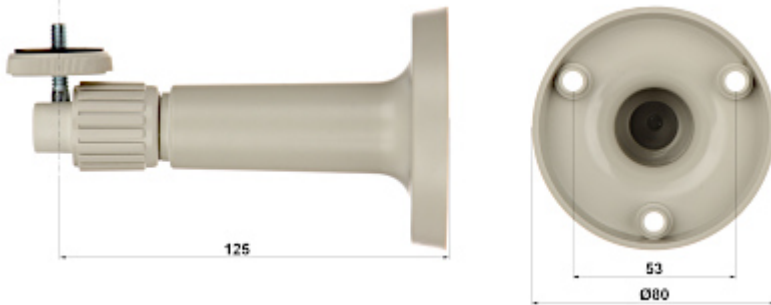

For indoor use.

Material:	Plastic
Color:	Ivory
Distance from mounting surface:	125 mm
Weight:	0.06 kg

Dimensions:	Ø 80 x 145 mm
Guarantee:	2 years

Dimensions:

In the kit:

PACKAGE

Dimensions (L x W x H): 0x0x0 mm	Gross Weight: 0 kg
----------------------------------	--------------------