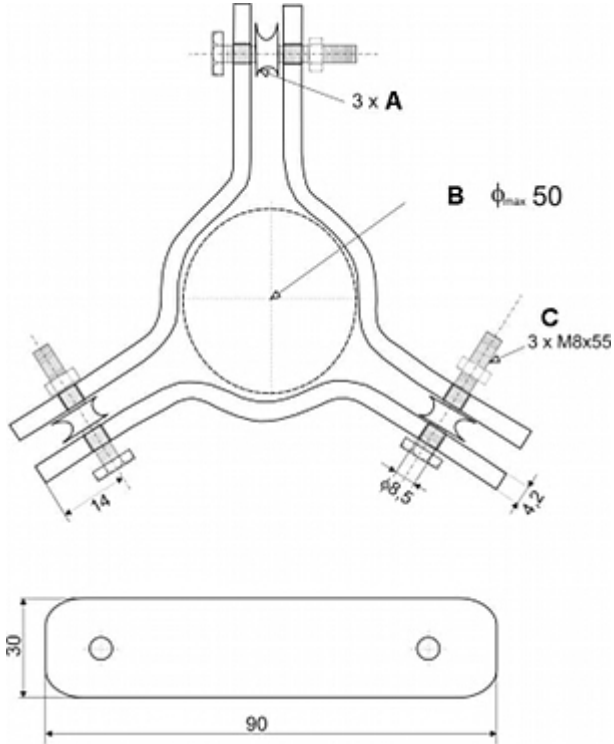

Application:	Mast
Material:	Metal
Main features:	<ul style="list-style-type: none"> • Allows to mount three guy-wires to the mast • Mast diameter Ø 30 ... 50 mm • The whole galvanized
Manufacturer / Brand:	DELTA

Guarantee:

3 years

- A) Thimble
- B) Mast
- C) Screw

PACKAGE

Dimensions (L x W x H): 0x0x0 mm	Gross Weight: 0 kg
----------------------------------	--------------------