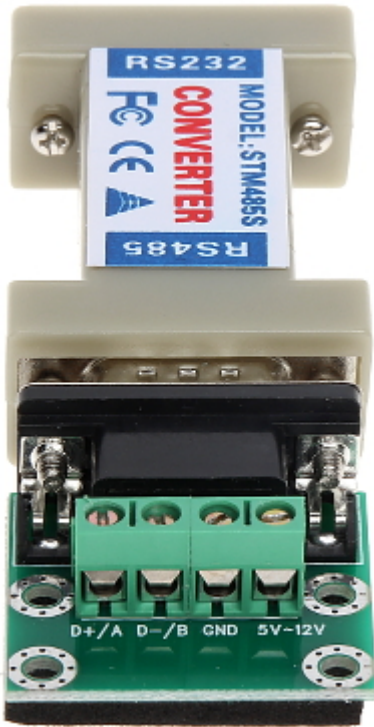

RS-232 connectors: