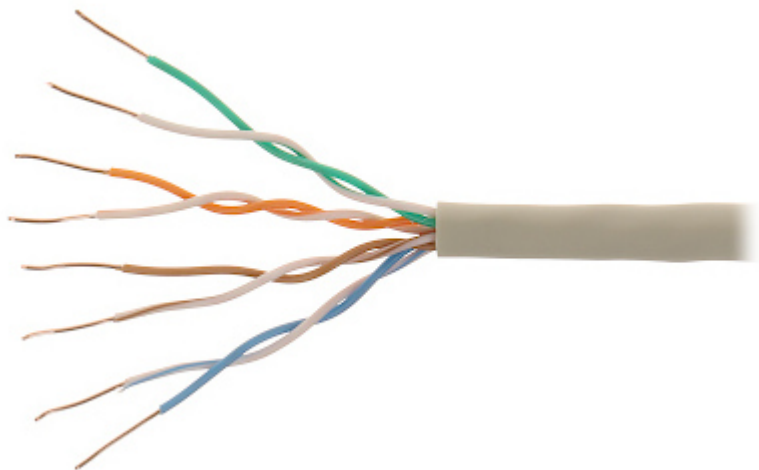

The UTP/K5/305M/SET twisted-pair cable is designed to professional applications of installation. For convenience, cable is marking with length counter printed with 1 m distance step.

In section:	305 m . Price for 1m when buying a whole roll
Type:	UTP cat. 5e
Inner conductor:	Ø 0.5 mm Cu Wire
Resistance:	<ul style="list-style-type: none"> • 9.6 Ω / 100 m (manufacturer data) • 9.15 Ω / 100 m (our tests result)