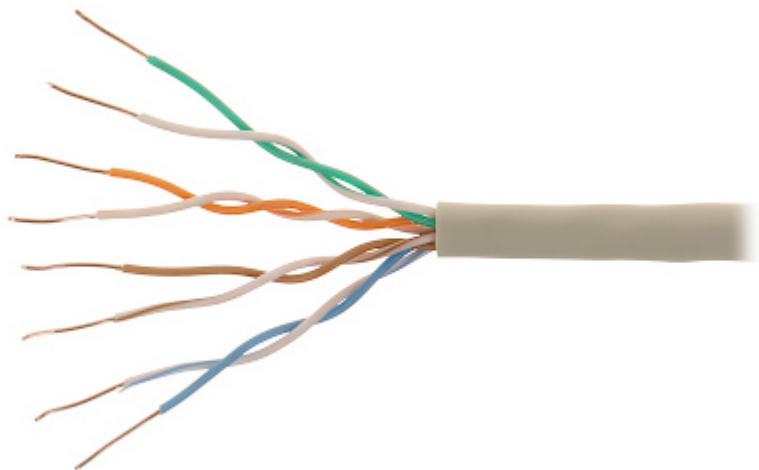

The UTP/K5/305M/SET twisted-pair cable is designed to professional applications of installation. For convenience, cable is marking with length counter printed with 1 m distance step.

<b>In section:</b>	<b>305 m . Price for 1m when buying a whole roll</b>
Type:	UTP cat. 5e
Inner conductor:	Ø 0.5 mm Cu Wire
Resistance:	<ul style="list-style-type: none"> <li>• 9.6 Ω / 100 m (manufacturer data)</li> <li>• 9.15 Ω / 100 m (our tests result)</li> </ul>