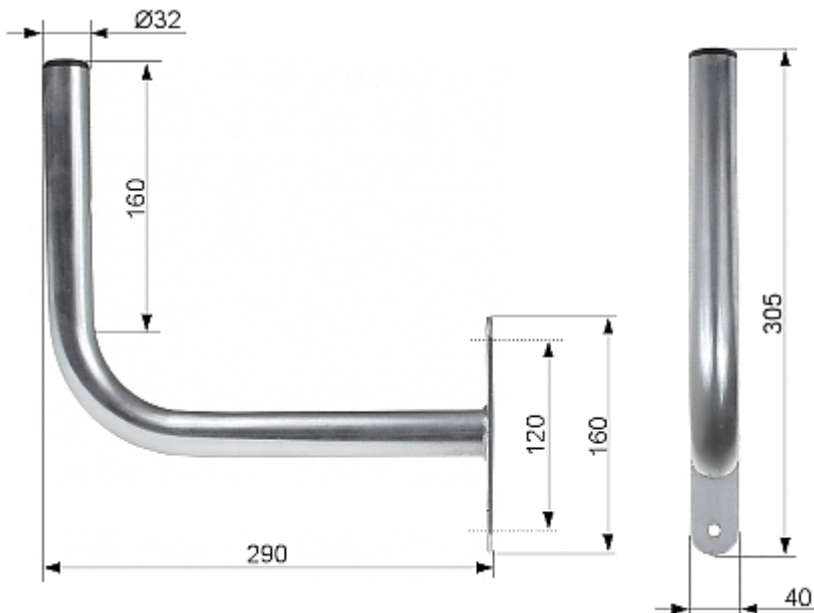

Material:	Metal
Diameter:	Ø 32 mm
Height:	160 mm
Distance from mounting surface:	290 mm
Mount:	2 x Expansion plugs Ø 8 mm
Main features:	The whole galvanized
Manufacturer / Brand:	DELTA
Guarantee:	3 years

Dimensions:

PACKAGE

Dimensions (L x W x H): 0x0x0 mm	Gross Weight: 0 kg
----------------------------------	--------------------