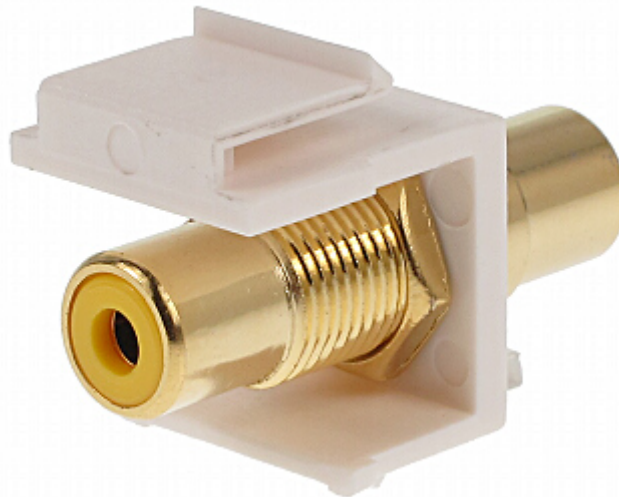

Connector type:	Adapter CINCH Socket / CINCH Socket
Color:	Yellow
Application:	Patch panel Keystone
Impedance:	75 Ω

Material:	Metal / PET
Main features:	<ul style="list-style-type: none">• Very easy and quick assembly• Corrosion resistance• Keystone assembly standard
Weight:	0.008 kg
Dimensions:	16 x 21 x 30 mm (W x H x D)
Guarantee:	2 years