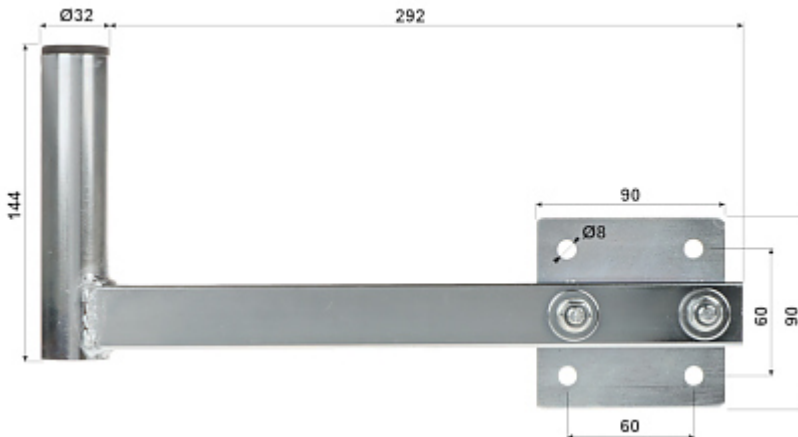

Dimensions:

PACKAGE

Dimensions (L x W x H): 0x0x0 mm	Gross Weight: 0 kg