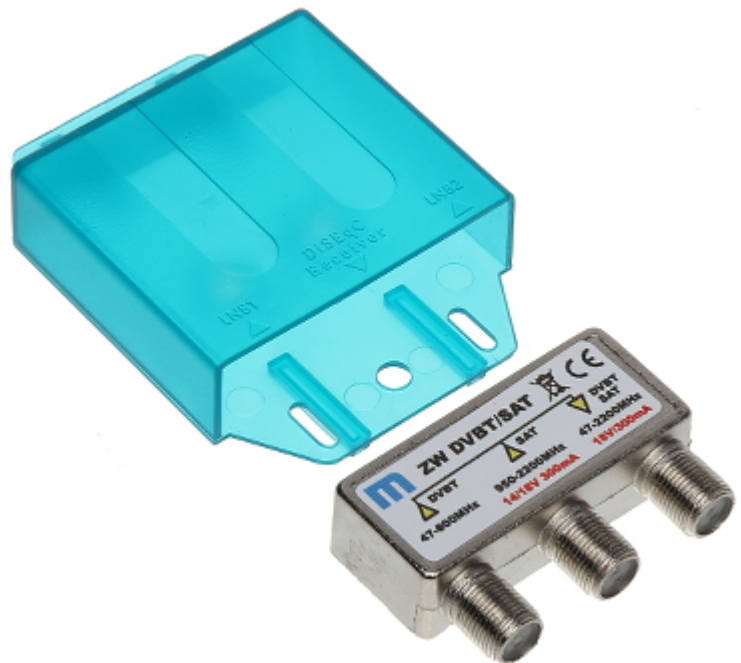

Device multiplexes the RTV and SAT signals.

SAT frequency range:	950 MHz ... 2250 MHz
----------------------	----------------------

User Manual

Code: TV-SAT/MEZON
MULTIPLEXER TV-SAT/MEZON

TV frequency range:	47 MHz ... 860 MHz
Number of SAT inputs:	1 pcs 'F' type
Number of TV inputs:	1 pcs 'F' type
Number of TV-SAT outputs:	1 pcs 'F' type
SAT line attenuation:	< 3 dB
Manufacturer / Brand:	MEZON
Guarantee:	2 years