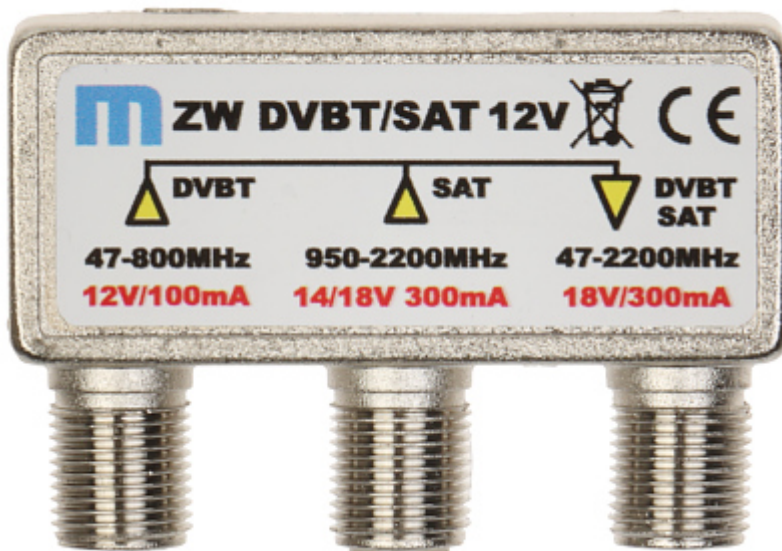

Device multiplexes the RTV and SAT signals.

SAT frequency range:	950 MHz ... 2200 MHz
TV frequency range:	47 MHz ... 800 MHz
Number of SAT inputs:	1 pcs 'F' type
Number of TV inputs:	1 pcs 'F' type
Number of TV-SAT outputs:	1 pcs 'F' type
SAT line attenuation:	< 3 dB
Main features:	<ul style="list-style-type: none"> <li>• Passing the voltage to the LNB</li> <li>• Stabilizing and passing the 12V voltage to the TV input</li> </ul>
Manufacturer / Brand:	MEZON
Guarantee:	2 years