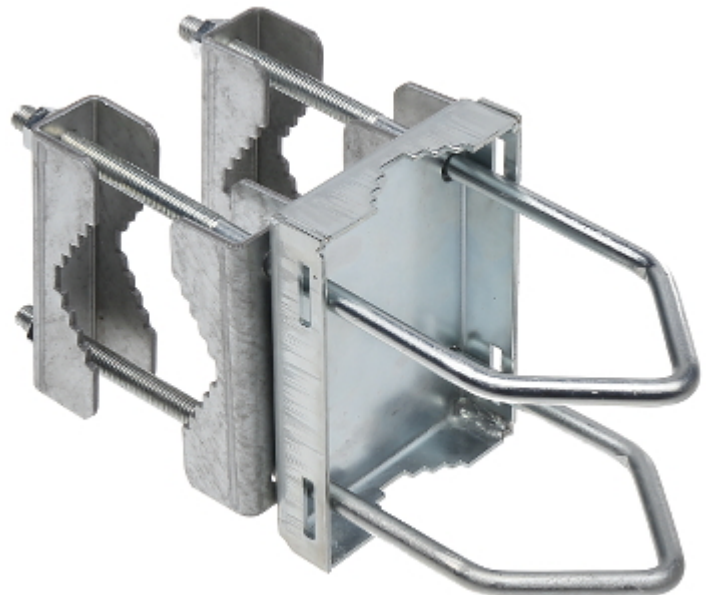

Clamp allows to mount the masts at right angles.

Material:	Metal
Mast diameter:	max. 60 mm

U-bolt diameter:	Ø 9 mm
Main features:	The whole galvanized
Manufacturer / Brand:	DELTA
Guarantee:	3 years

Dimensions: