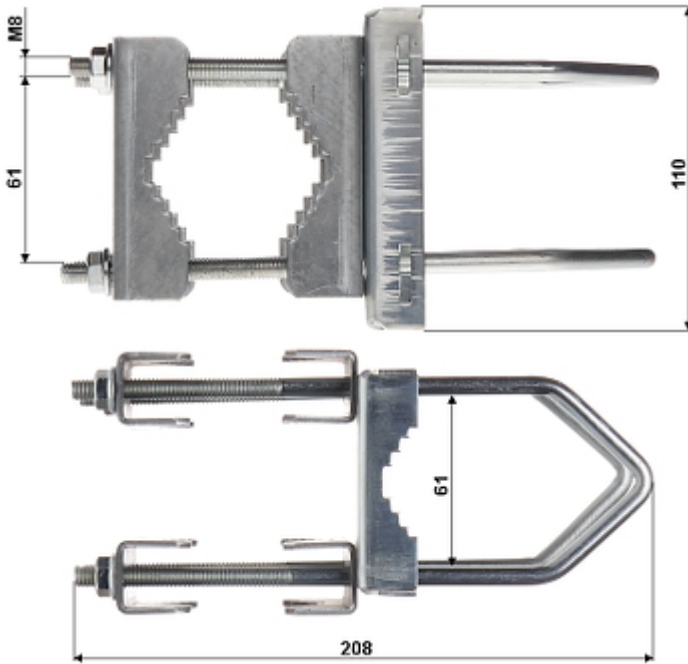

Clamp allows to mount the masts at right angles.

Material:	Metal
Mast diameter:	max. 60 mm

U-bolt diameter:	Ø 9 mm
Main features:	The whole galvanized
Manufacturer / Brand:	DELTA
Guarantee:	3 years

Dimensions: