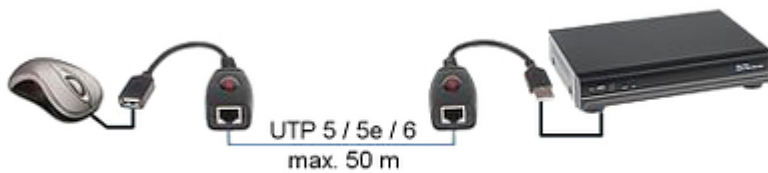

USB mouse extension over UTP Cat. 5/5e/6. Allows to control the DVR using USB mouse from remote location. Max. distance range is 50 m.

Attention! The device does not work properly in the USB 2.0 standard and newer.

Connectors:	<ul style="list-style-type: none"> • USB 1.1 • RJ45
Range:	50 m
UTP category:	5 / 5e / 6
Weight:	0.05 kg (total)

Dimensions:	54 x 32 x 22 mm
Guarantee:	2 years

Connectors:

Example of application: