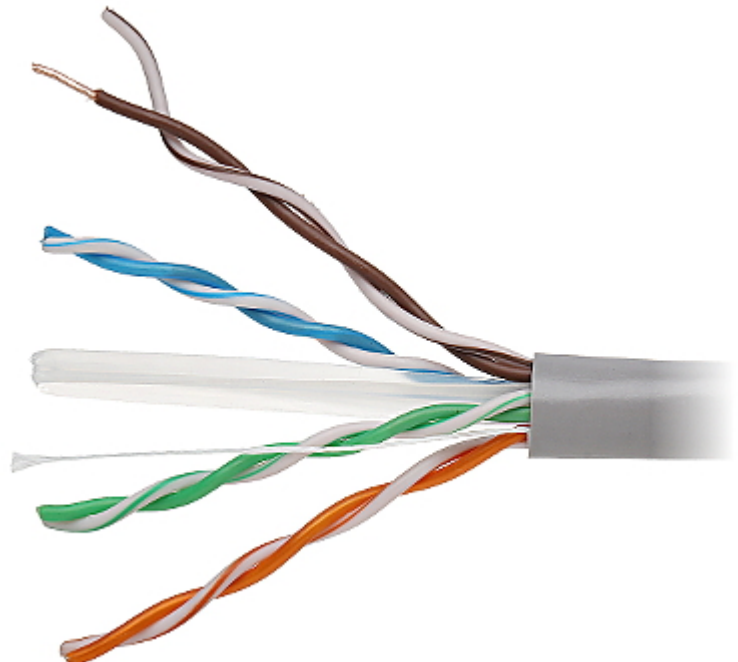

The UTP/K6/305M/MTC twisted-pair cable is designed to professional applications of installation.
For convenience, cable is marking with length counter printed with 1 m distance step.

In section:

305 m . Price for 1m when buying a whole roll

Type:	UTP cat. 6
Inner conductor:	Ø 0.56 mm Cu=99.99%, Wire - AWG 23
Resistance:	7.21 Ω / 100 m
Shield:	—
Outer coating:	Ø 6.1 mm, PVC
Coating color:	Gray
Main features:	Parameters far exceeding the requirements for Category 6
Operation temp:	-20 °C ... 70 °C
Weight:	40.84 kg/km
Manufacturer / Brand:	METACON
Guarantee:	10 years