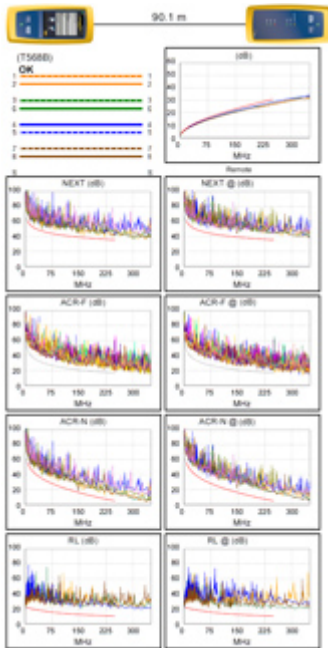

Type:	UTP cat. 6
Inner conductor:	Ø 0.56 mm Cu=99.99%, Wire - AWG 23
Resistance:	7.21 Ω / 100 m
Shield:	—
Outer coating:	Ø 6.1 mm, PVC
Coating color:	Gray
Main features:	Parameters far exceeding the requirements for Category 6
Operation temp:	-20 °C ... 70 °C
Weight:	40.84 kg/km
Manufacturer / Brand:	METACON
Guarantee:	10 years

LABORATORY TESTS RESULTS

The tests were performed using tool DSX-5000
Package