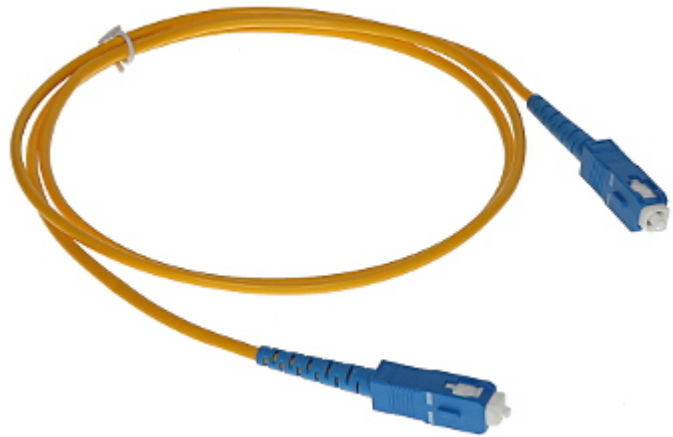

Single-mode simplex patchcord with PVC coating. Patchcords are used to optical signal transmission between active devices, patch panel enclosures, etc.

Connector type:	SC/UPC <-> SC/UPC
Fiber optic type:	9 / 125 μm
Total insertion loss:	≤ 0.3 dB
Main features:	<ul style="list-style-type: none"> • Made according to the requirements: G.652 D • PVC coating