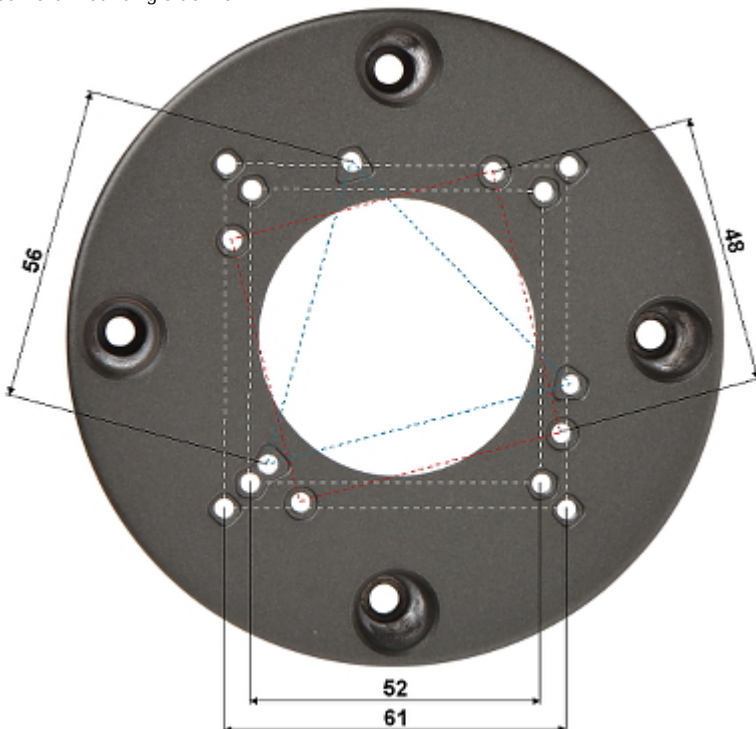

Perfect to hide connectors and cables inside of it.

Neck diameter:	Ø 120 mm
Material:	Metal
Color:	Dark graphite
Distance from mounting surface:	41 mm
Weight:	0.216 kg
Dimensions:	Ø 120 x 41 mm
Guarantee:	2 years

Bracket with mounted camera

Camera mounting side view

View of the ceiling mounting side

In the kit

PACKAGE

Dimensions (L x W x H): 0x0x0 mm	Gross Weight: 0 kg
----------------------------------	--------------------