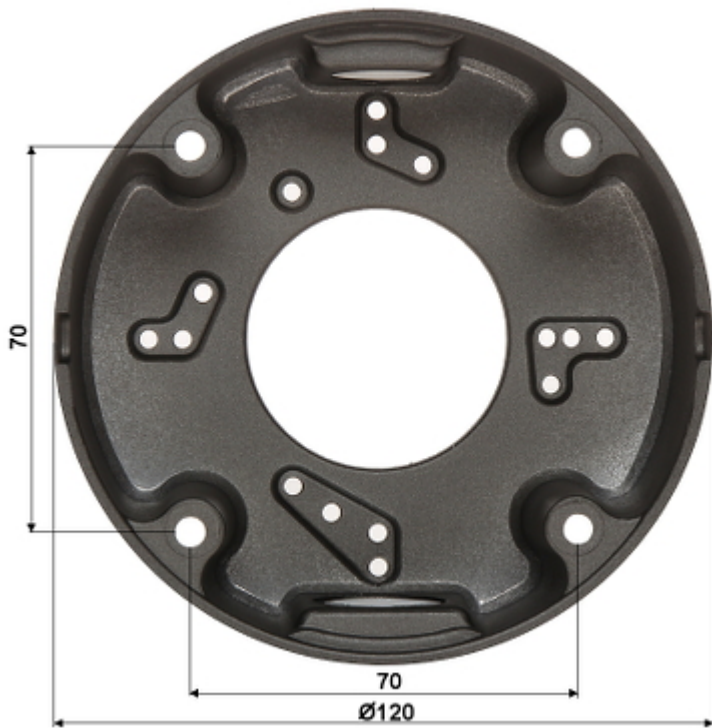

Perfect to hide connectors and cables inside of it.

Neck diameter:	Ø 120 mm
Material:	Metal
Color:	Dark graphite
Distance from mounting surface:	41 mm
Weight:	0.216 kg
Dimensions:	Ø 120 x 41 mm
Guarantee:	2 years

Bracket with mounted camera

Camera mounting side view

View of the ceiling mounting side

In the kit

PACKAGE

Dimensions (L x W x H): 0x0x0 mm	Gross Weight: 0 kg
----------------------------------	--------------------