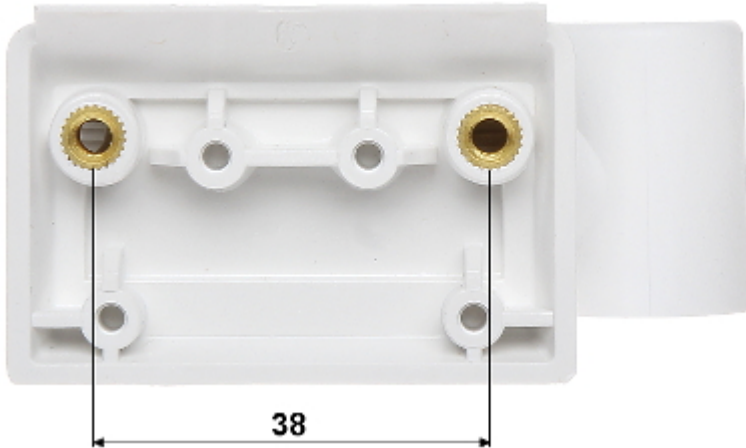

Bracket for motion detectors.

Application:	DG-85
Tilt angle adjustment:	360 °
Swivel angle adjustment:	180 °

Assembly:	Universal bracket, which allows to easy wall, ceiling or corner mounting
Weight:	0.025 kg
Manufacturer / Brand:	PARADOX
Guarantee:	2 years

Mounting side view:

In the kit:

PACKAGE

Dimensions (L x W x H): 0x0x0 mm	Gross Weight: 0 kg
----------------------------------	--------------------