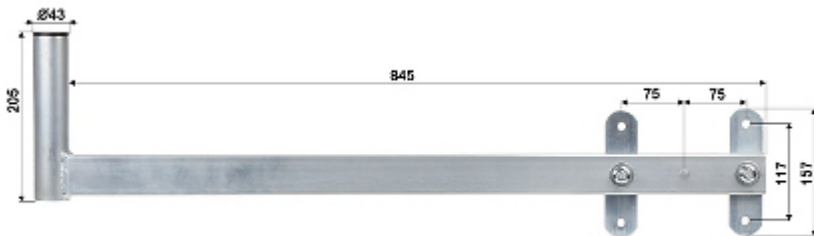

Material:	Steel galvanized
Diameter:	Ø 43 mm
Height:	205 mm
Total length:	890 mm
Mount:	4 x Mounting holes Ø 8 mm

Main features:	<ul style="list-style-type: none"> • Easy and universal mounting system • The whole galvanized
Manufacturer / Brand:	DELTA
Guarantee:	3 years

Dimensions:

User Manual

Code: UML-43H85
SIDE WALL MOUNT **UML-43H85**

PACKAGE

Dimensions (L x W x H): 0x0x0 mm	Gross Weight: 0 kg
----------------------------------	--------------------